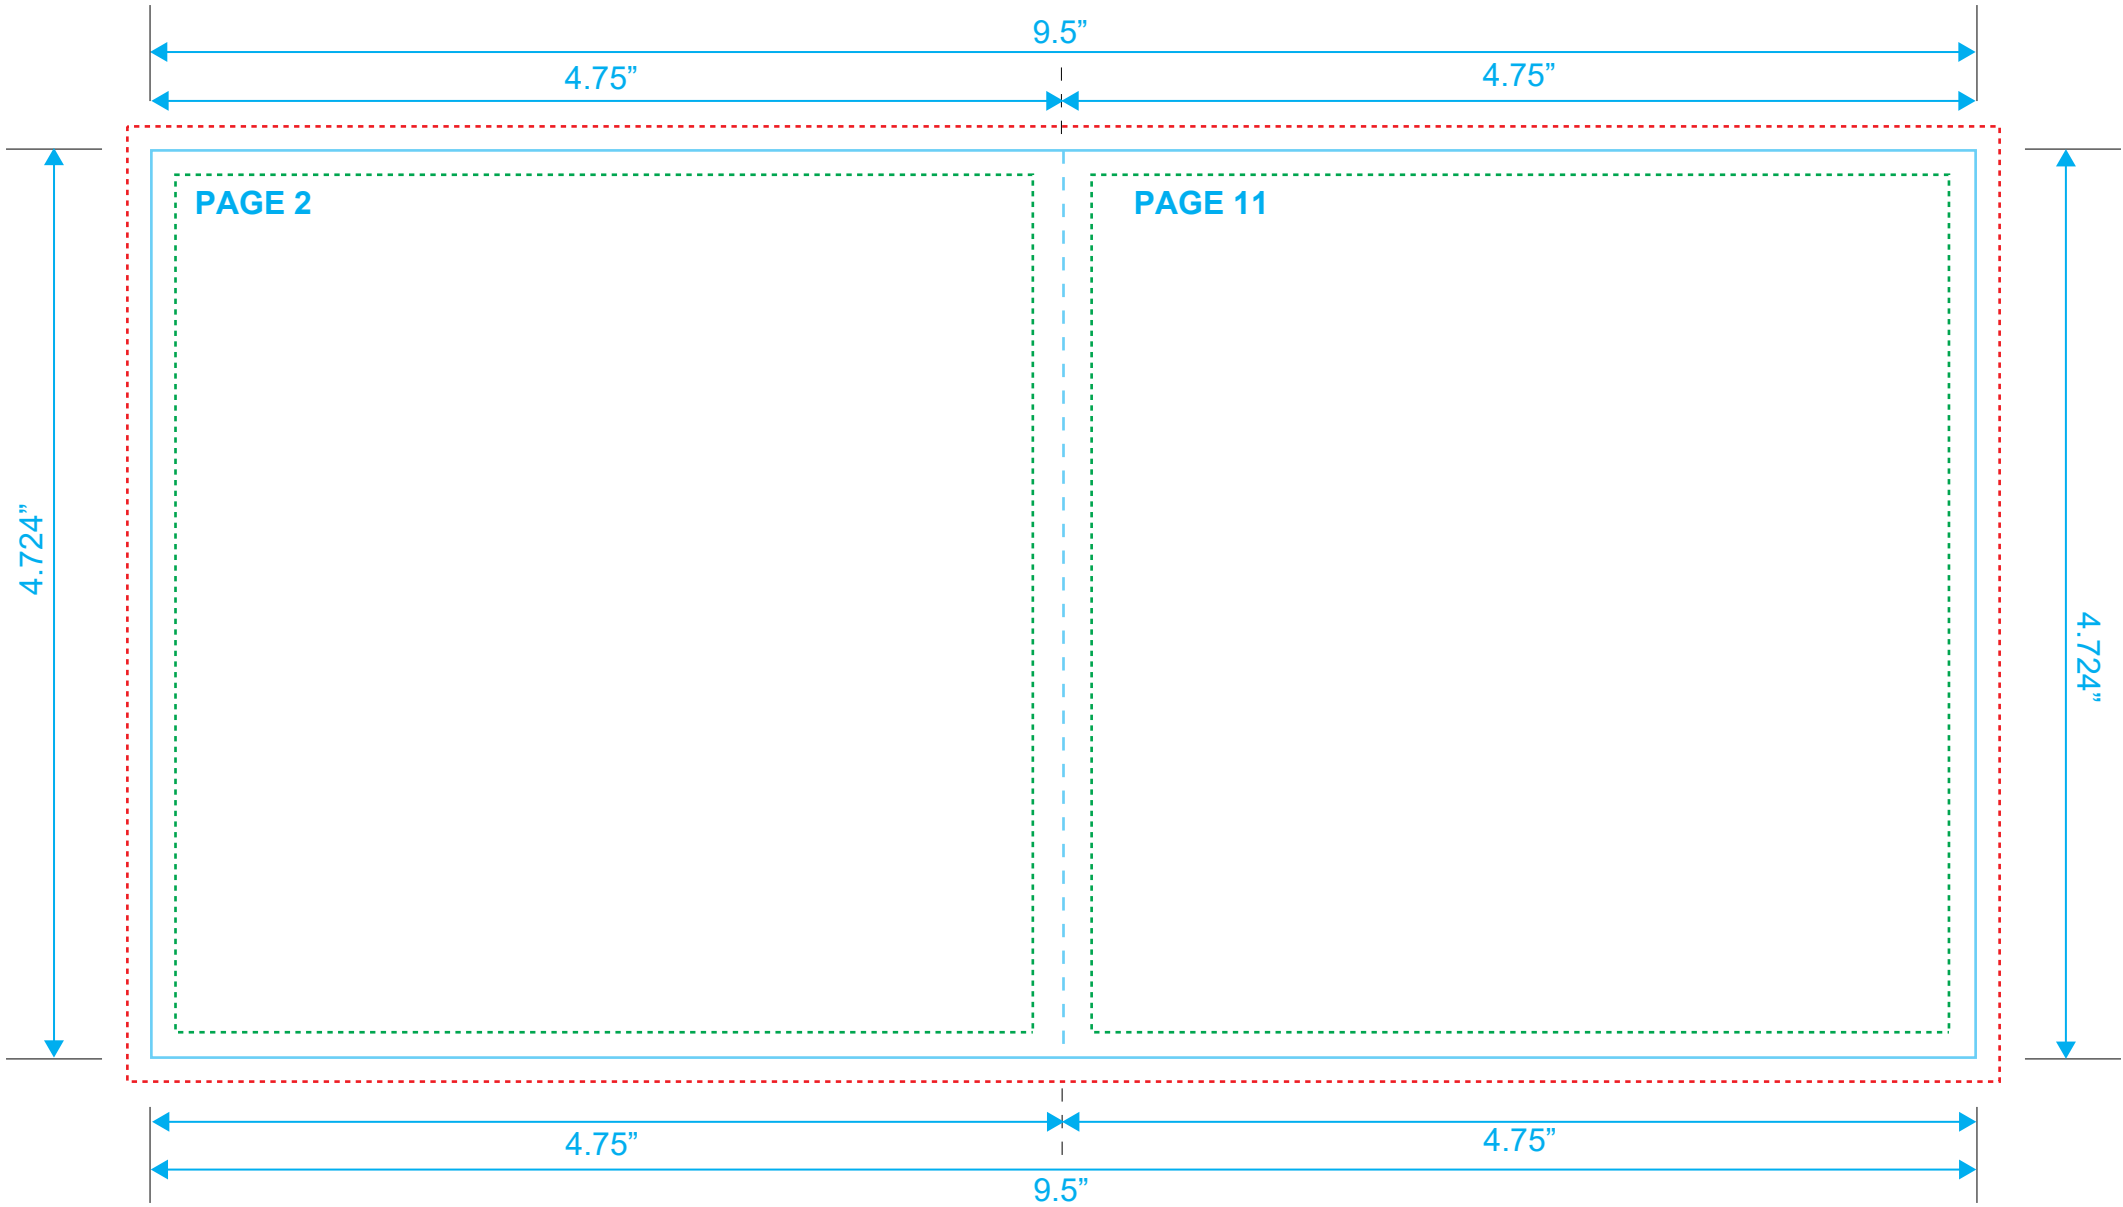

BOOKLET
Reference: 12 Pages
Style: 2 Panel
Size: 9.5" x 4.724"

Type Safety .....
Bleed Line .....
Crop Line ———