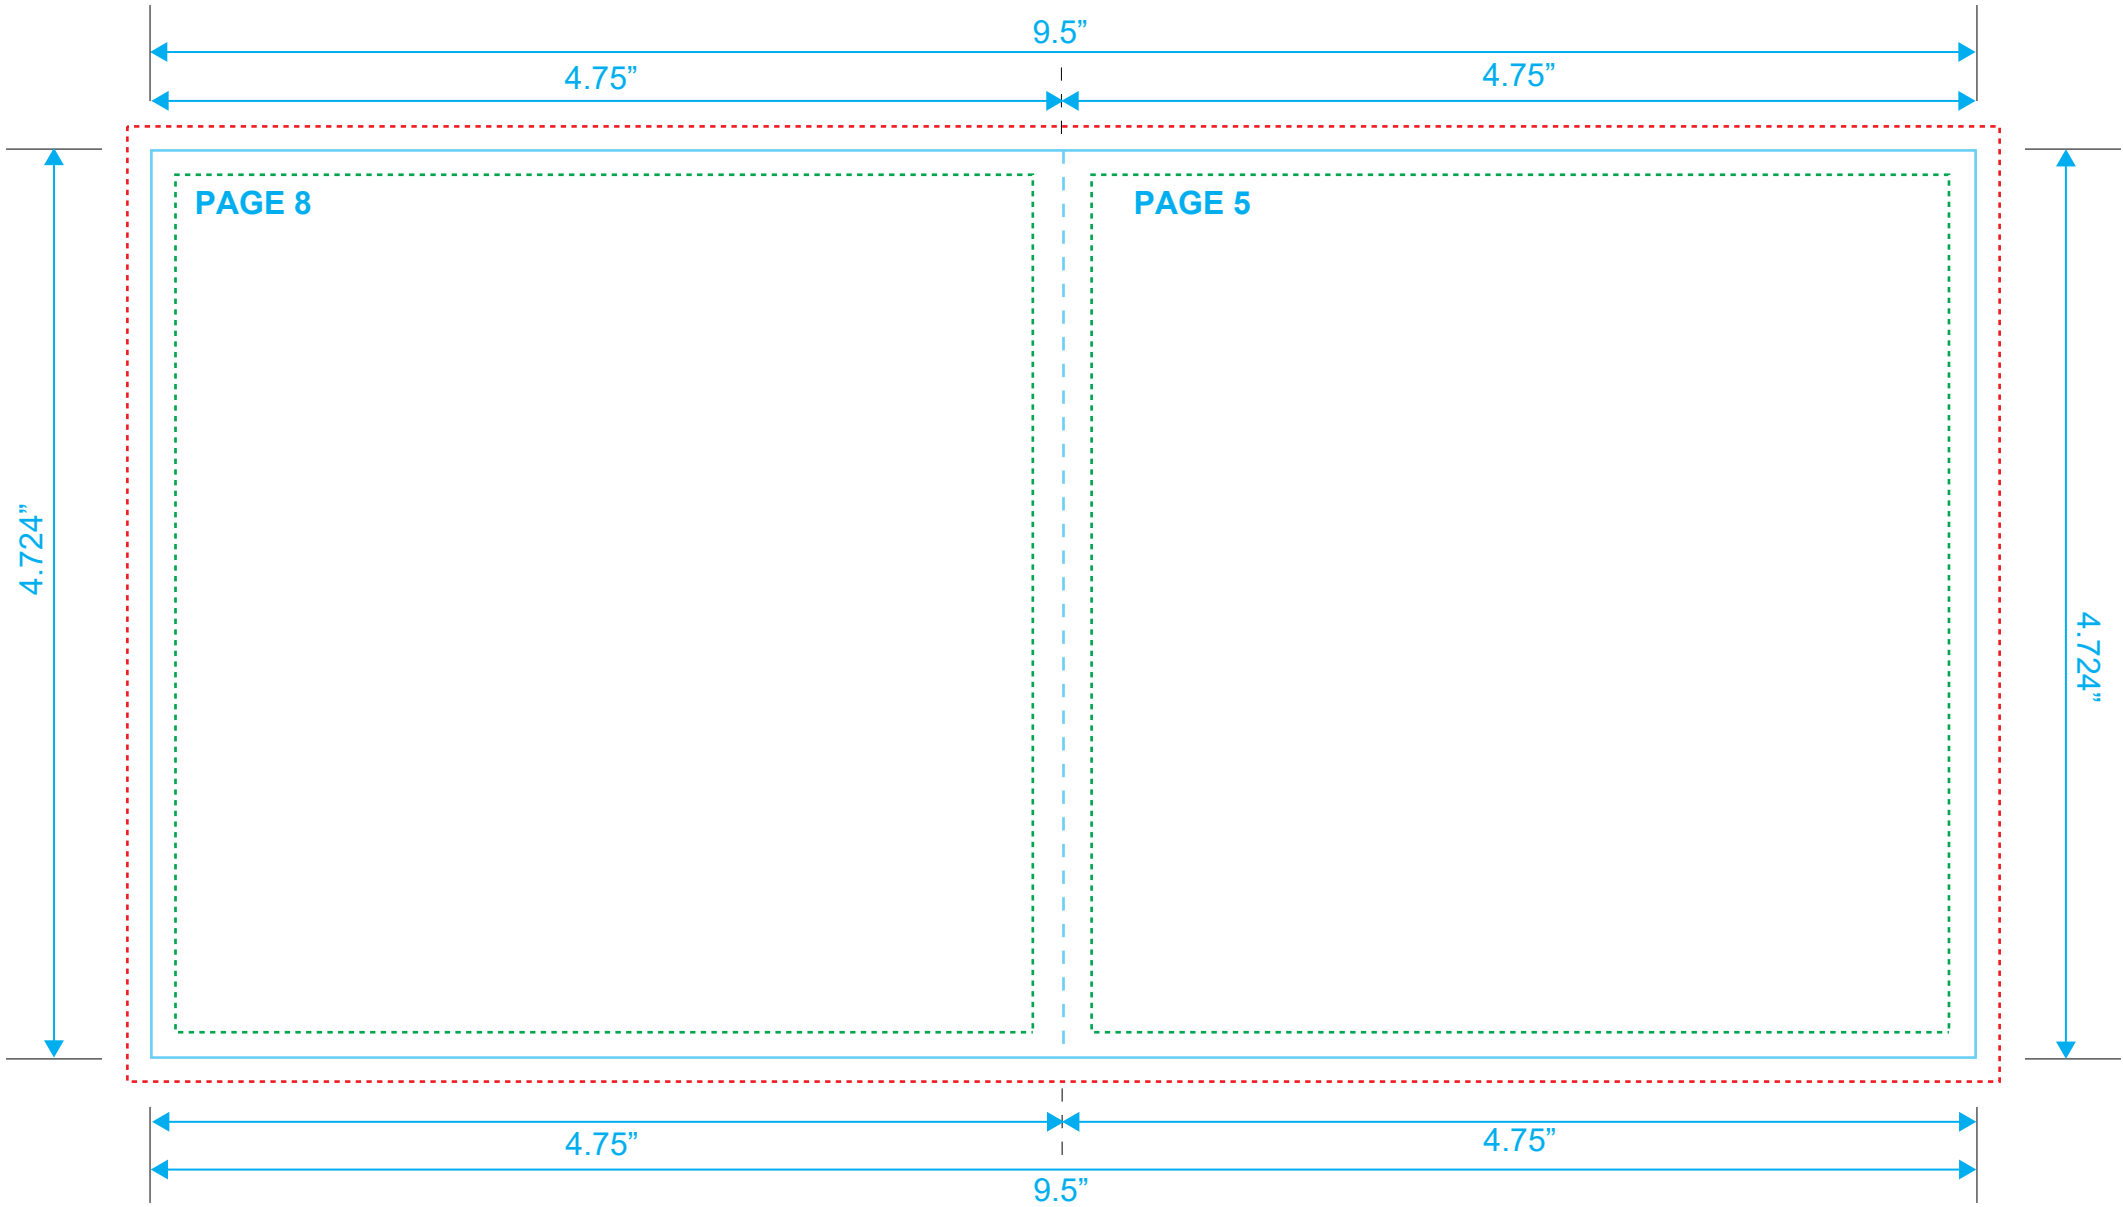

BOOKLET
Reference: 12 Pages
Style: 2 Panel
Size: 9.5" x 4.724"

Type Safety .....
Bleed Line .....
Crop Line _____