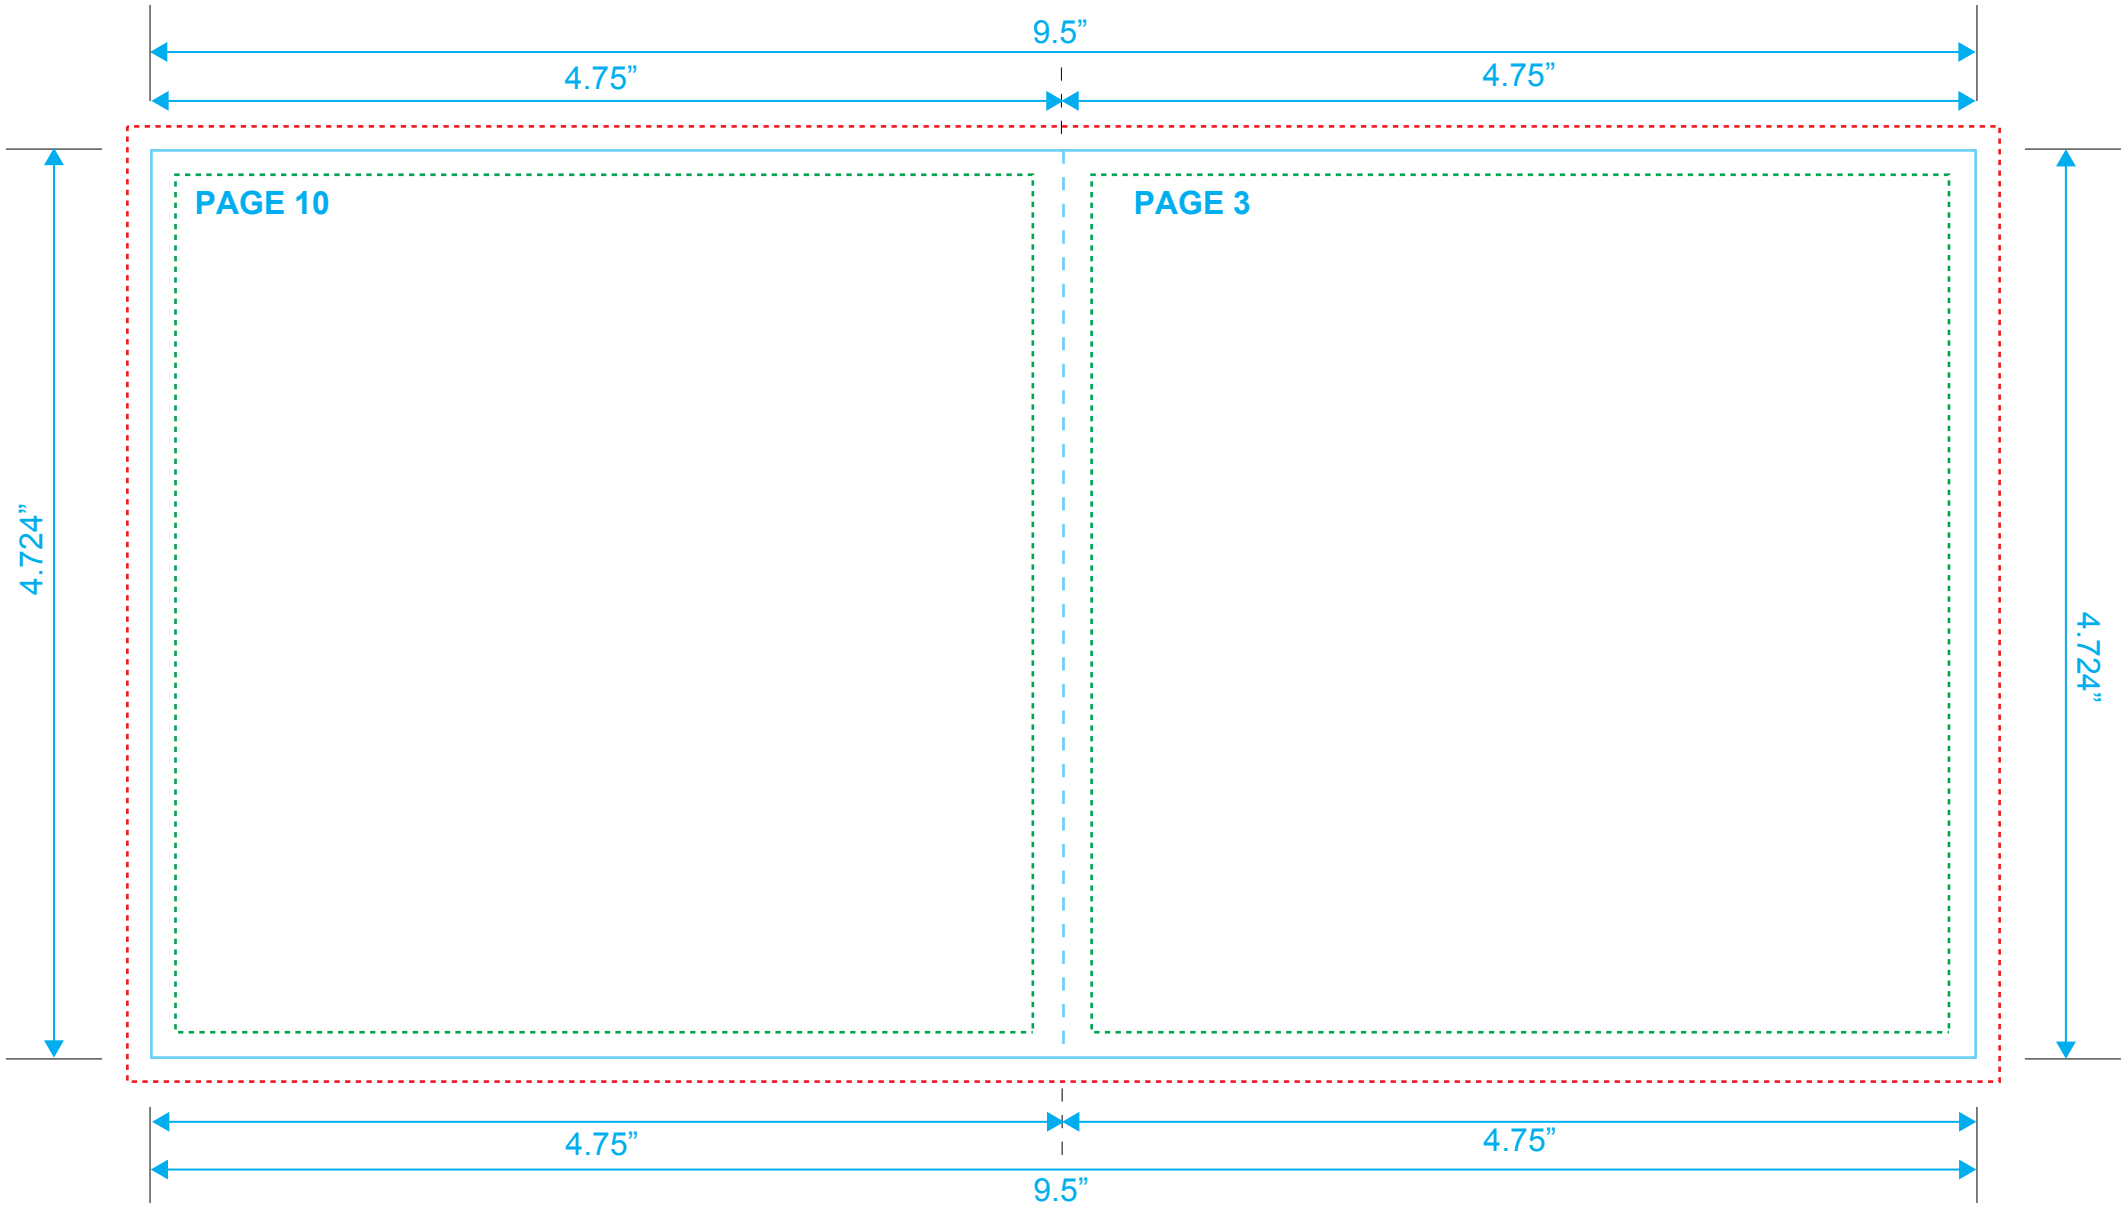

BOOKLET
Reference: 12 Pages
Style: 2 Panel
Size: 9.5" x 4.724"

Type Safety .....
Bleed Line .....
Crop Line ———