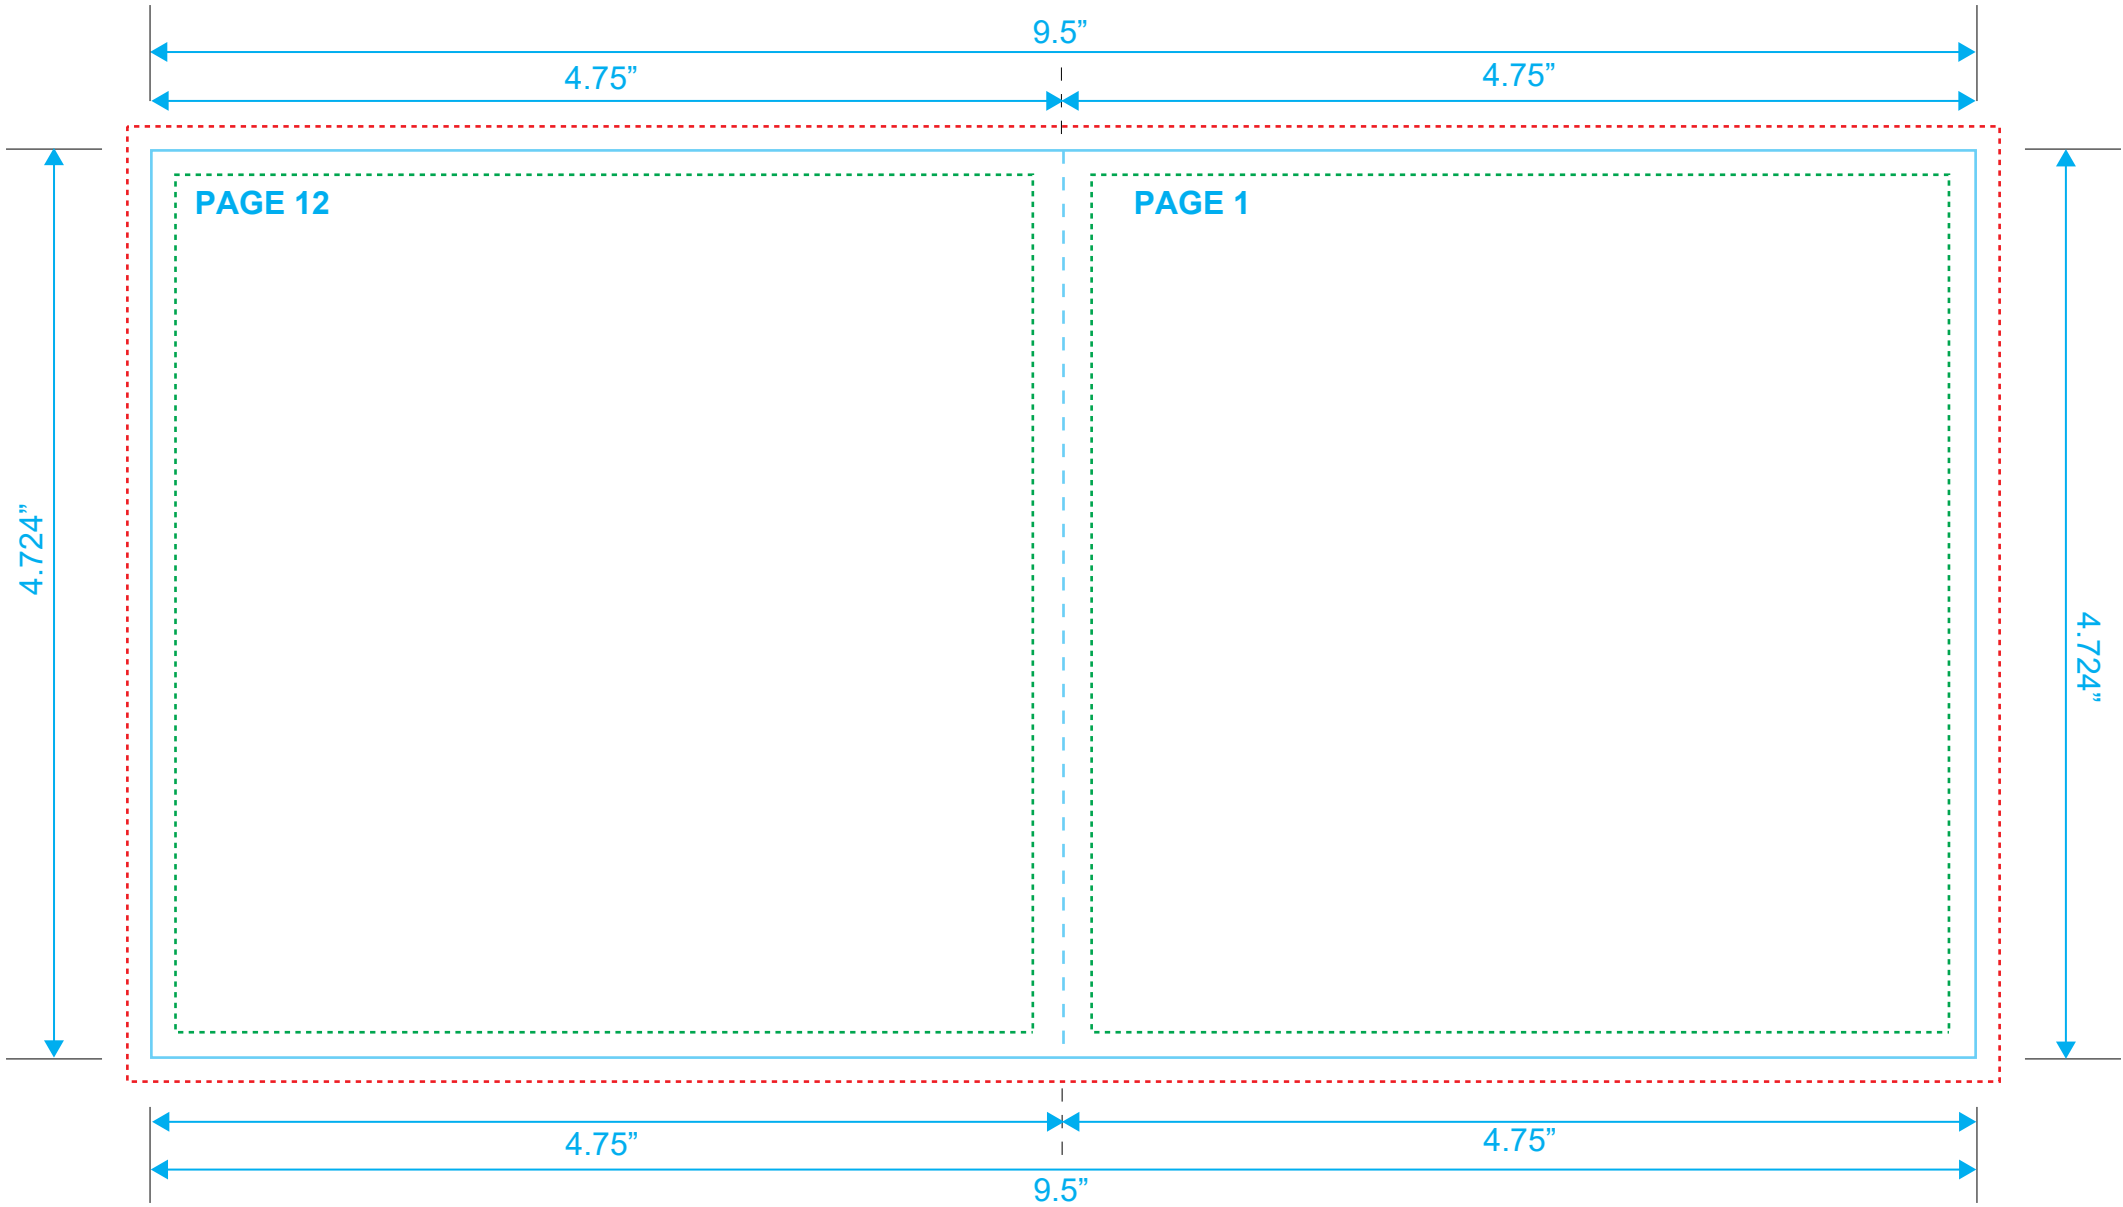

BOOKLET
Reference: 12 Pages
Style: 2 Panel
Size: 9.5" x 4.724"

Type Safety .....
Bleed Line .....
Crop Line _____