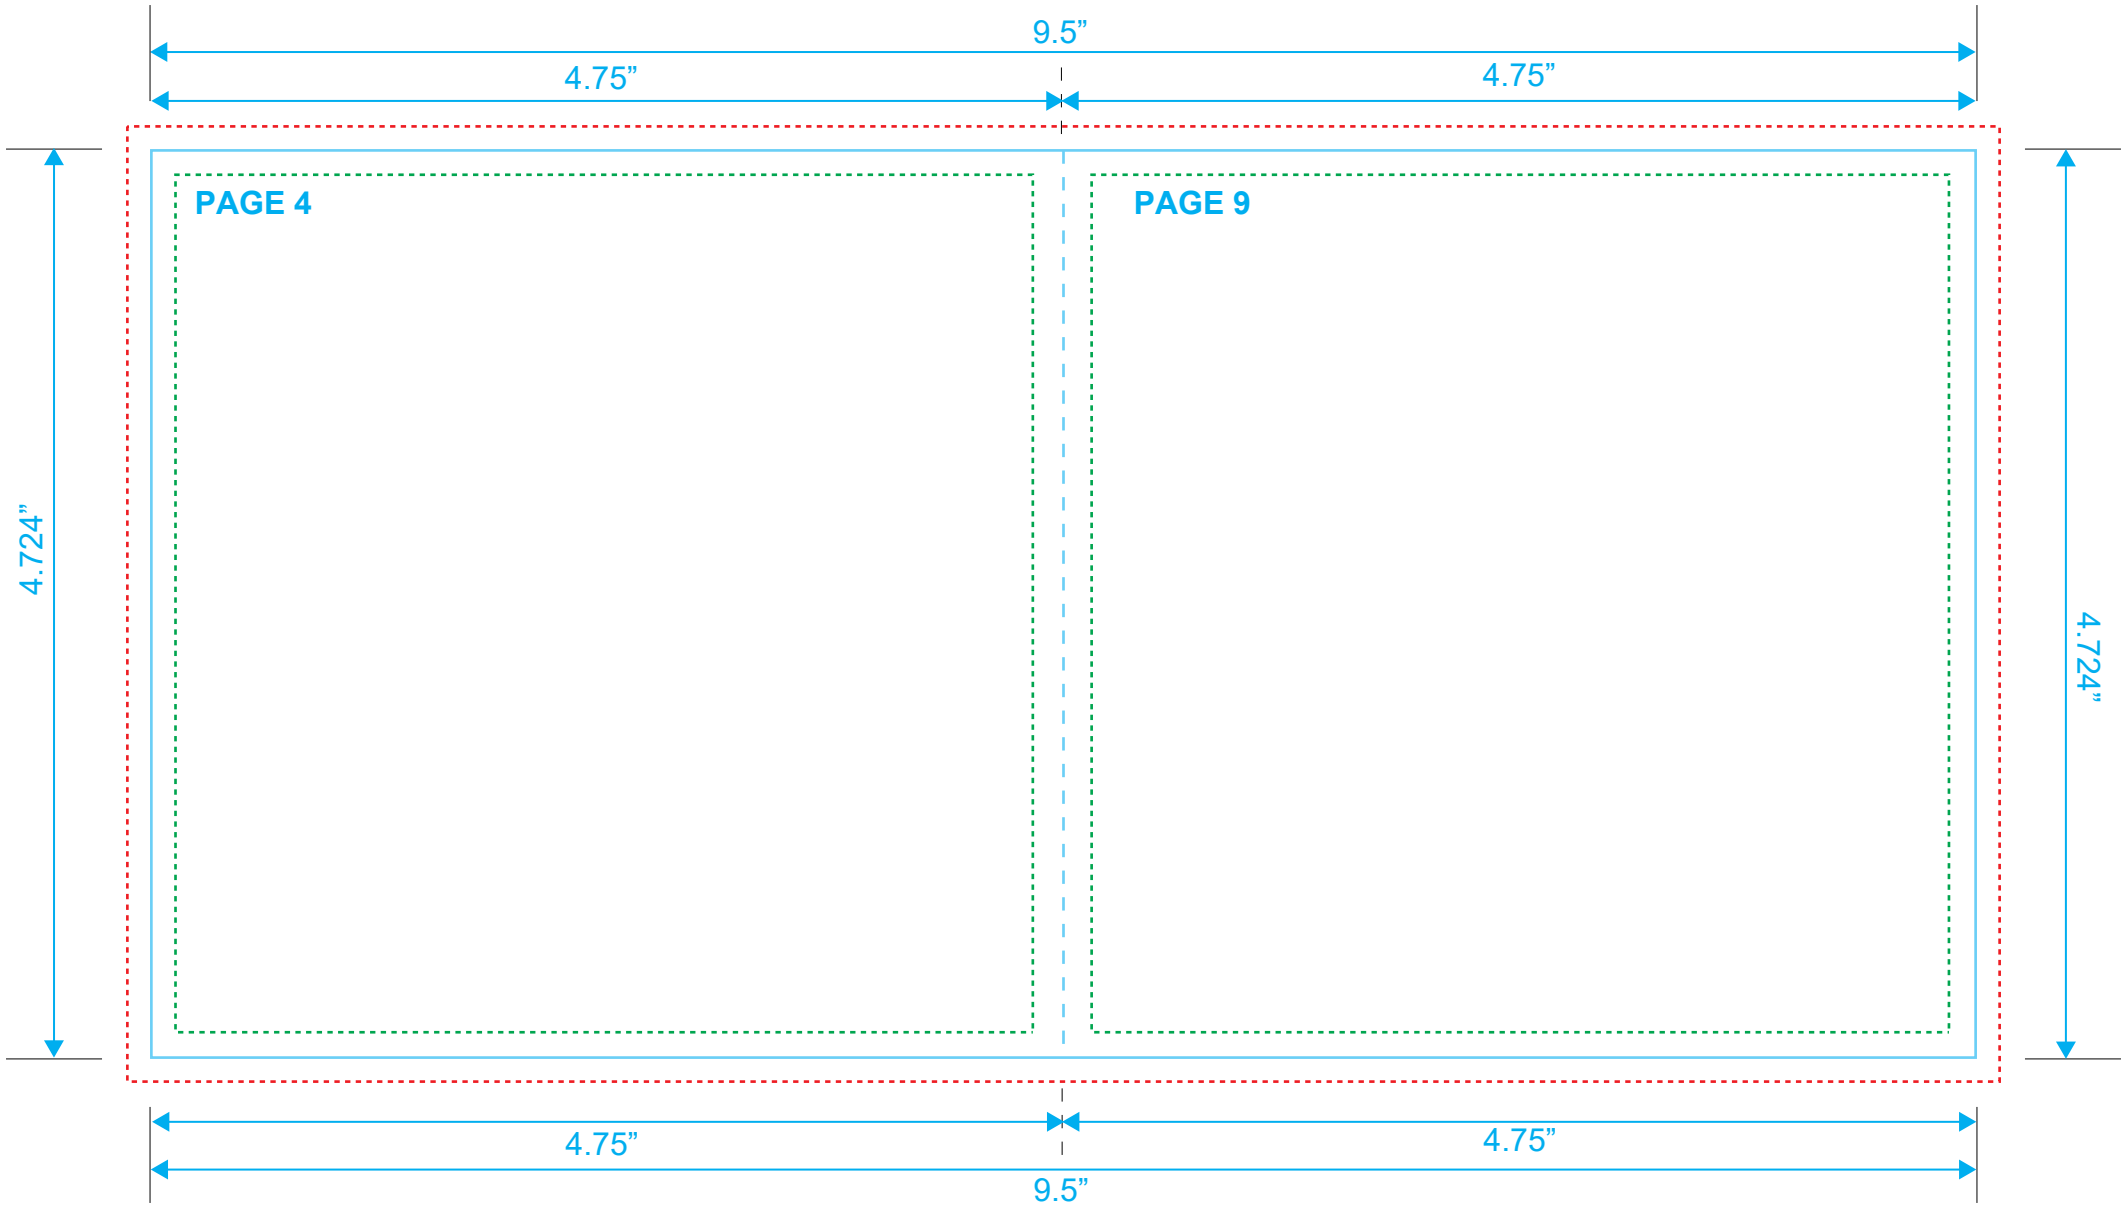

BOOKLET
Reference: 12 Pages
Style: 2 Panel
Size: 9.5" x 4.724"

Type Safety .....
Bleed Line .....
Crop Line ———