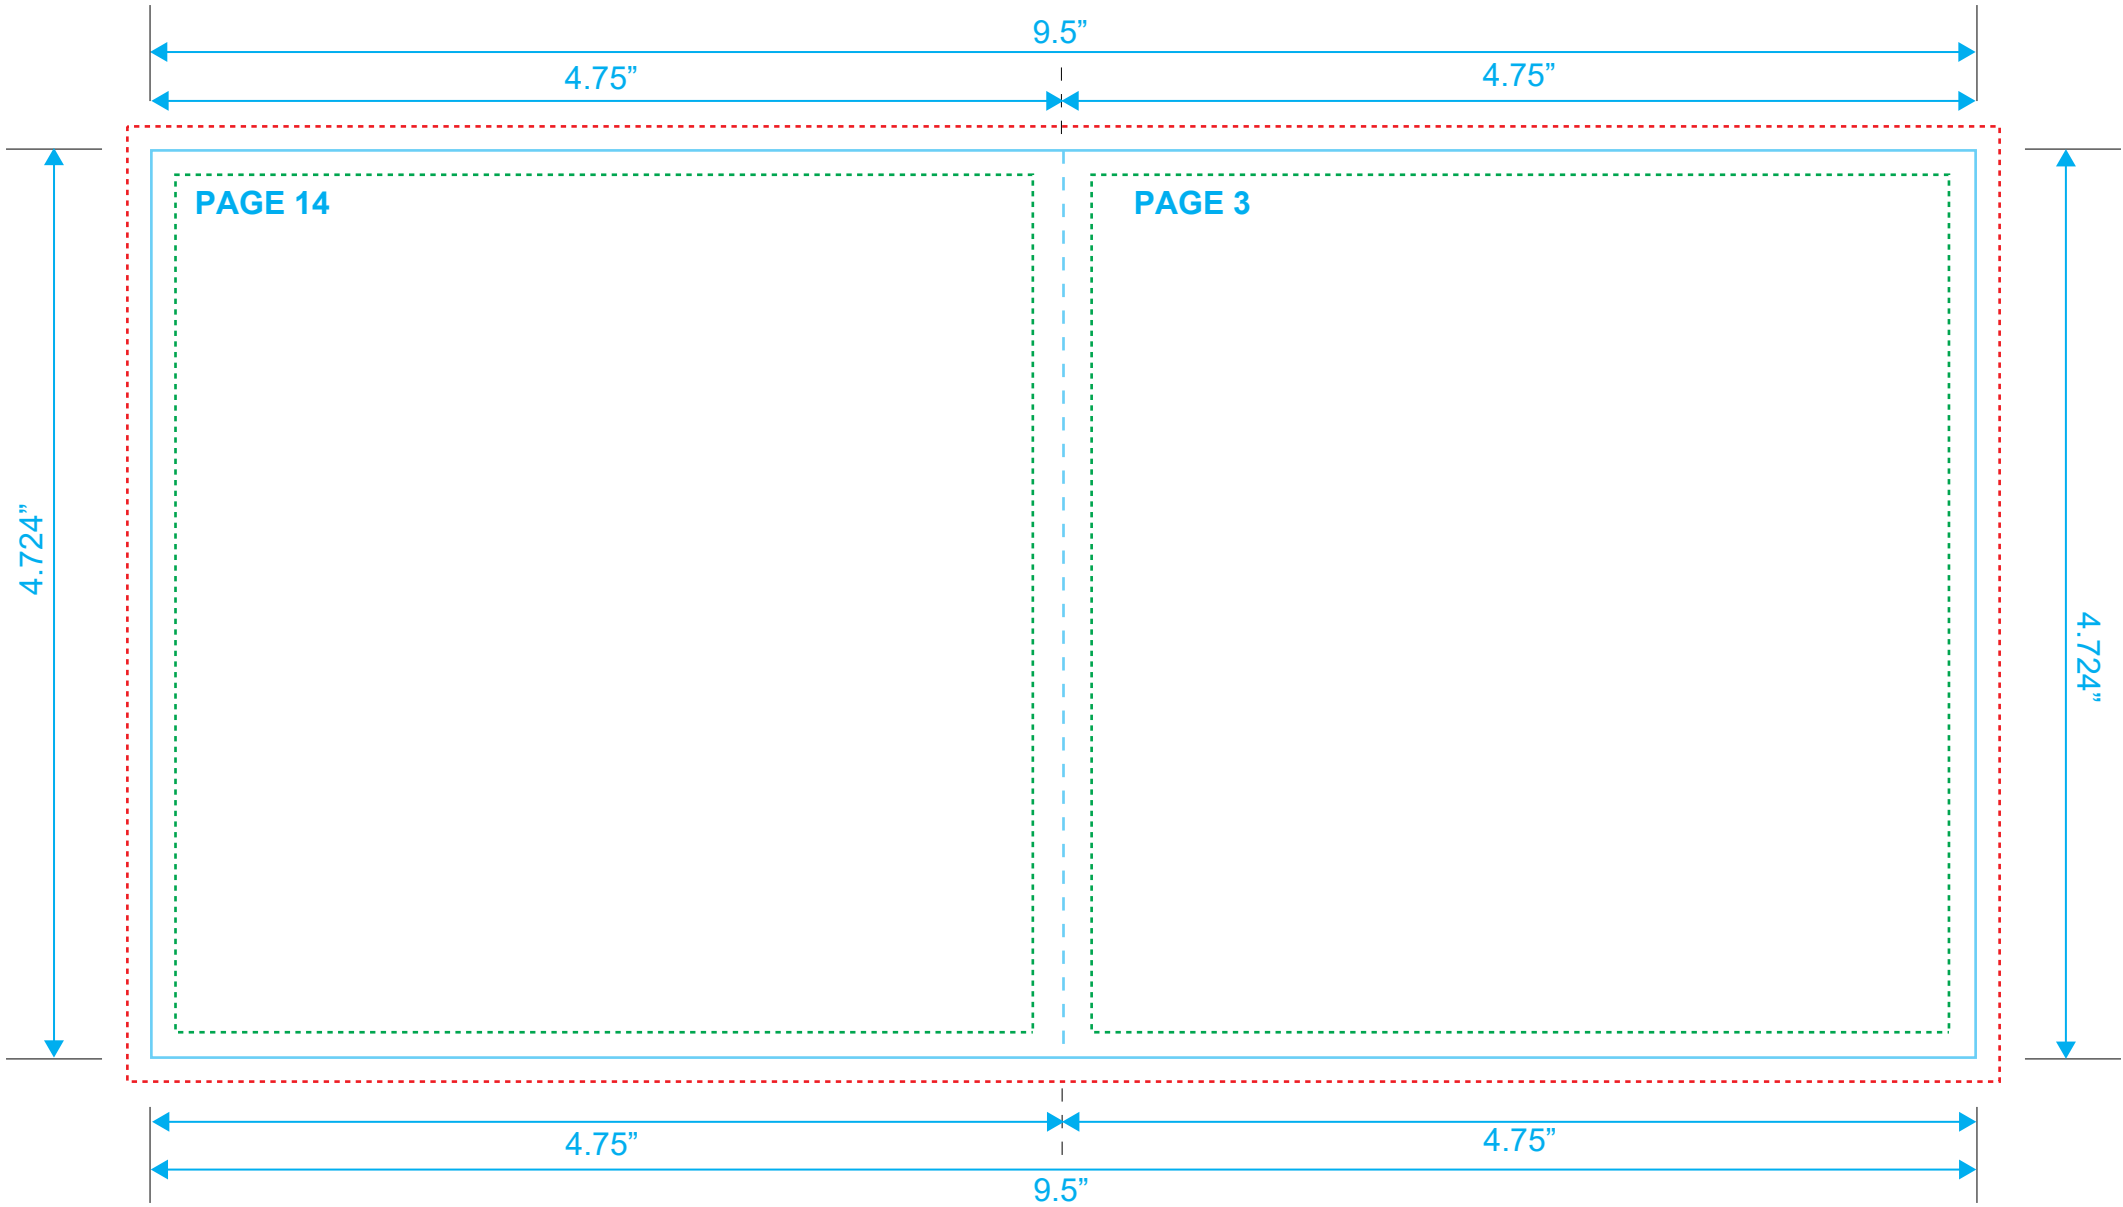

BOOKLET
Reference: 16 Pages
Style: 2 Panel
Size: 9.5" x 4.724"

Type Safety
Bleed Line
Crop Line ———

BOOKLET
Reference: 16 Pages
Style: 2 Panel
Size: 9.5" x 4.724"

Type Safety
Bleed Line
Crop Line ———

BOOKLET
Reference: 16 Pages
Style: 2 Panel
Size: 9.5" x 4.724"

Type Safety
Bleed Line
Crop Line ———

BOOKLET
Reference: 16 Pages
Style: 2 Panel
Size: 9.5" x 4.724"

Type Safety
Bleed Line
Crop Line _____

BOOKLET
Reference: 16 Pages
Style: 2 Panel
Size: 9.5" x 4.724"

Type Safety
Bleed Line
Crop Line ———

Type Safety
Bleed Line
Crop Line ———