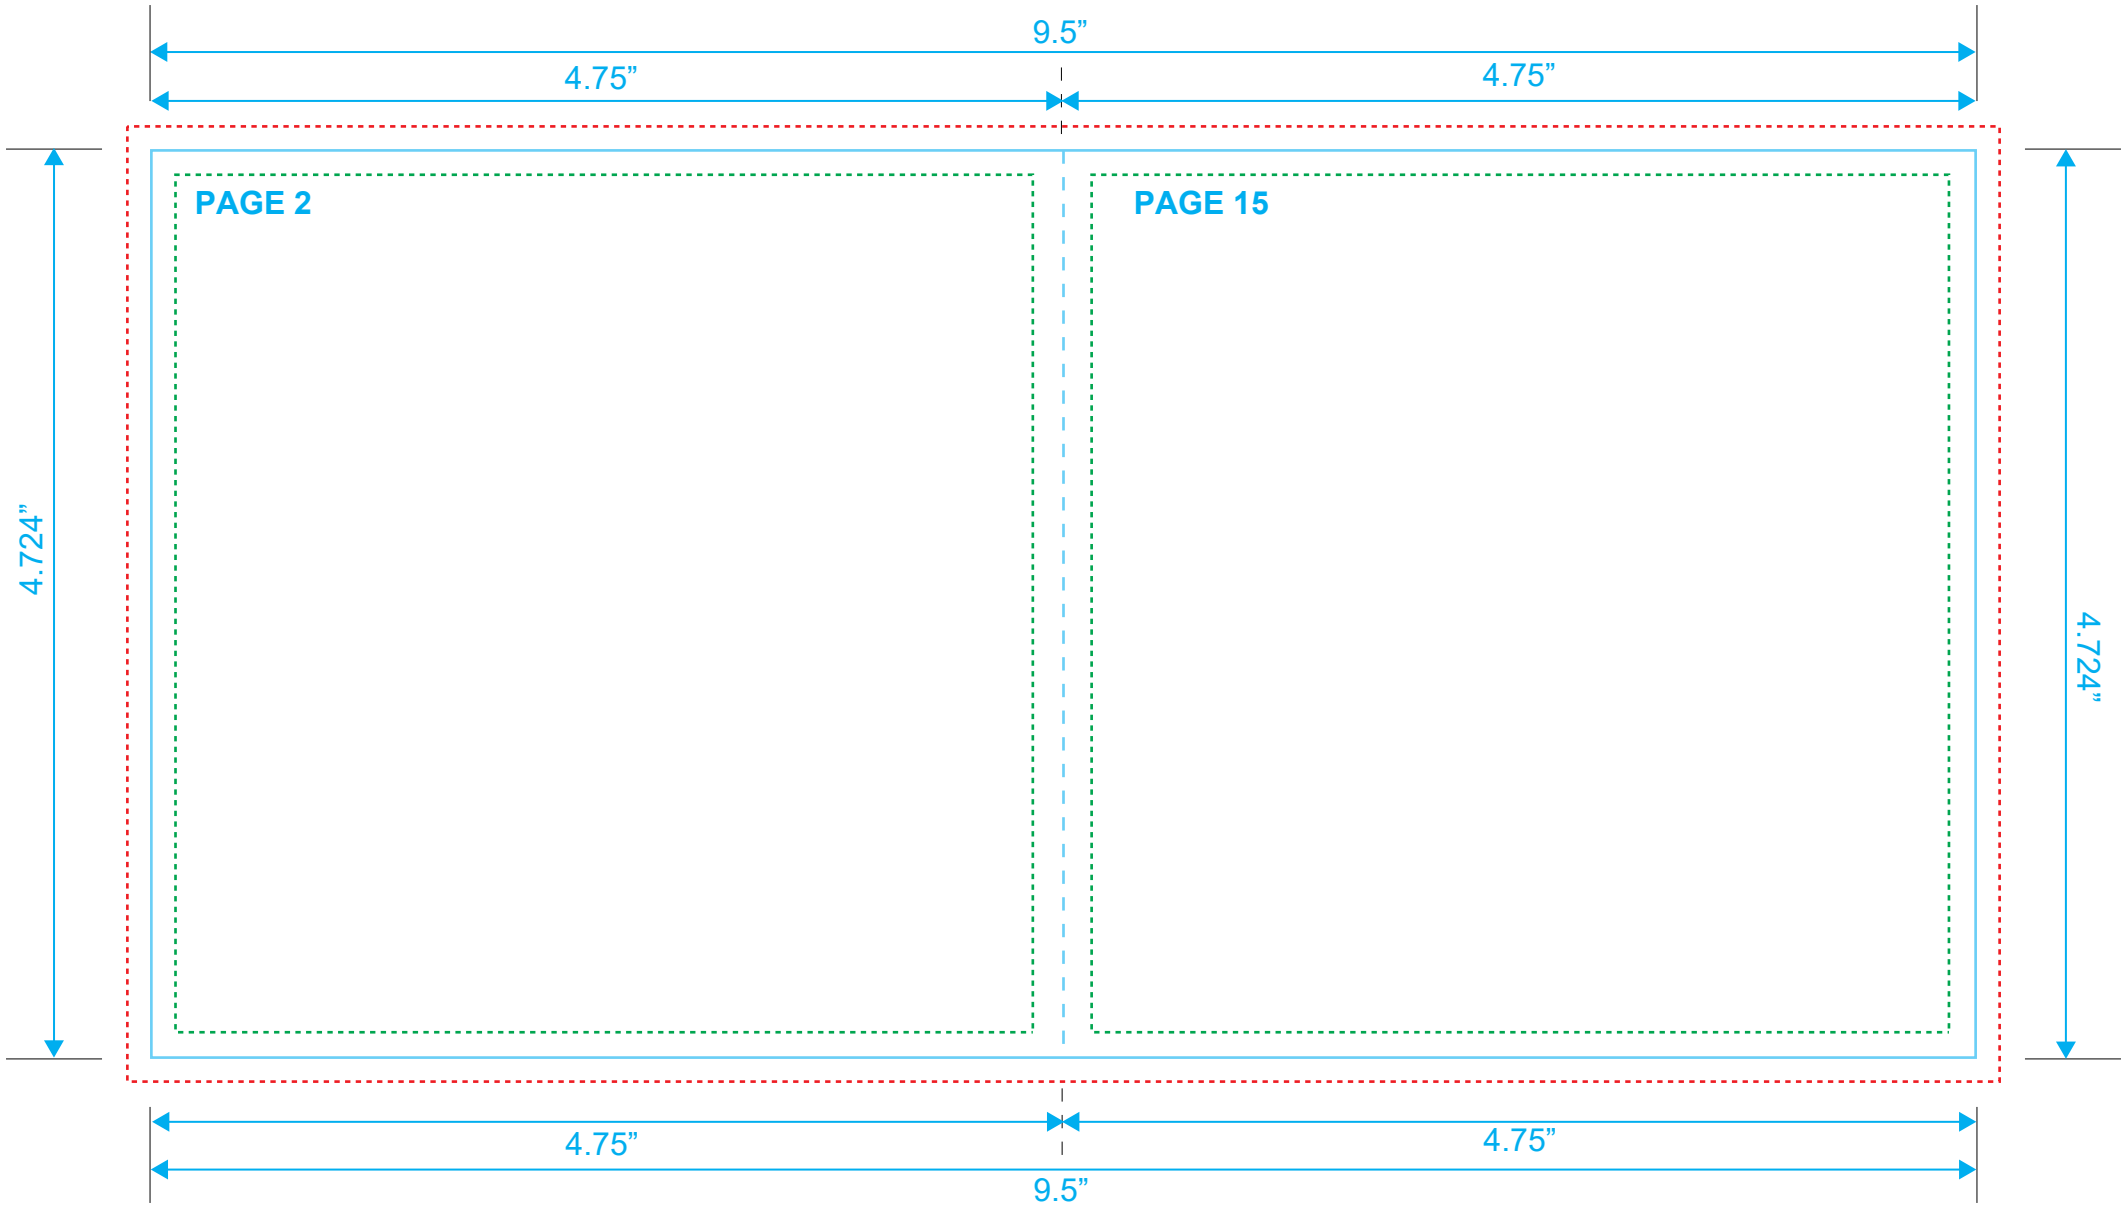

BOOKLET
Reference: 16 Pages
Style: 2 Panel
Size: 9.5" x 4.724"

Type Safety
Bleed Line
Crop Line ———

BOOKLET
Reference: 16 Pages
Style: 2 Panel
Size: 9.5" x 4.724"

Type Safety
Bleed Line
Crop Line ———

BOOKLET
Reference: 16 Pages
Style: 2 Panel
Size: 9.5" x 4.724"

Type Safety
Bleed Line
Crop Line ———

BOOKLET
Reference: 16 Pages
Style: 2 Panel
Size: 9.5" x 4.724"

Type Safety
Bleed Line
Crop Line _____

BOOKLET
Reference: 16 Pages
Style: 2 Panel
Size: 9.5" x 4.724"

Type Safety
Bleed Line
Crop Line ———

Type Safety
Bleed Line
Crop Line ———