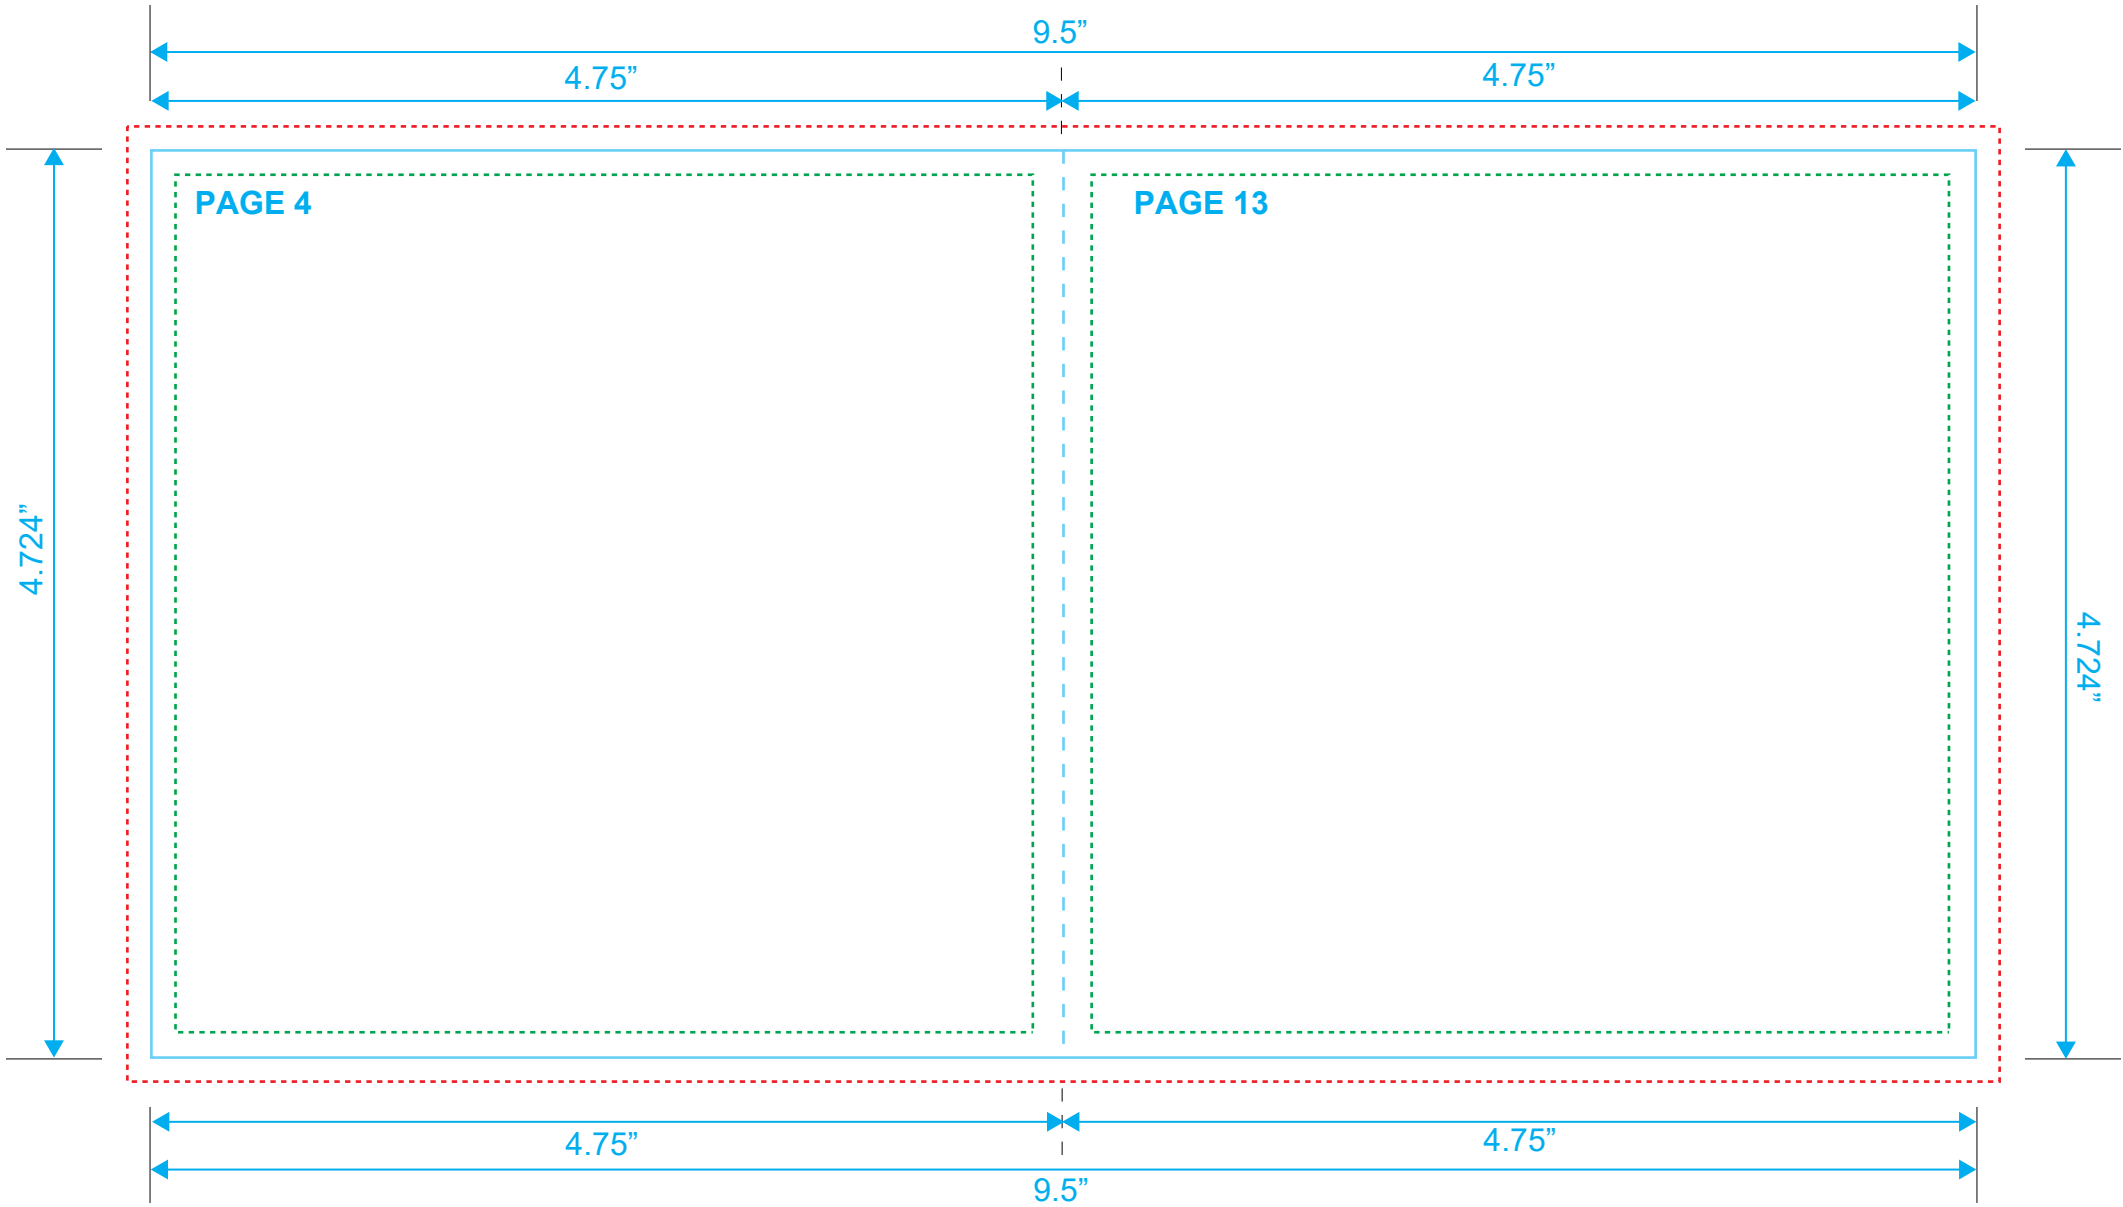

BOOKLET
Reference: 16 Pages
Style: 2 Panel
Size: 9.5" x 4.724"

Type Safety
Bleed Line
Crop Line ———

BOOKLET
Reference: 16 Pages
Style: 2 Panel
Size: 9.5" x 4.724"

Type Safety
Bleed Line
Crop Line ———

BOOKLET
Reference: 16 Pages
Style: 2 Panel
Size: 9.5" x 4.724"

Type Safety
Bleed Line
Crop Line ———

BOOKLET
Reference: 16 Pages
Style: 2 Panel
Size: 9.5" x 4.724"

Type Safety
Bleed Line
Crop Line _____

BOOKLET
Reference: 16 Pages
Style: 2 Panel
Size: 9.5" x 4.724"

Type Safety
Bleed Line
Crop Line ———

Type Safety
Bleed Line
Crop Line ———