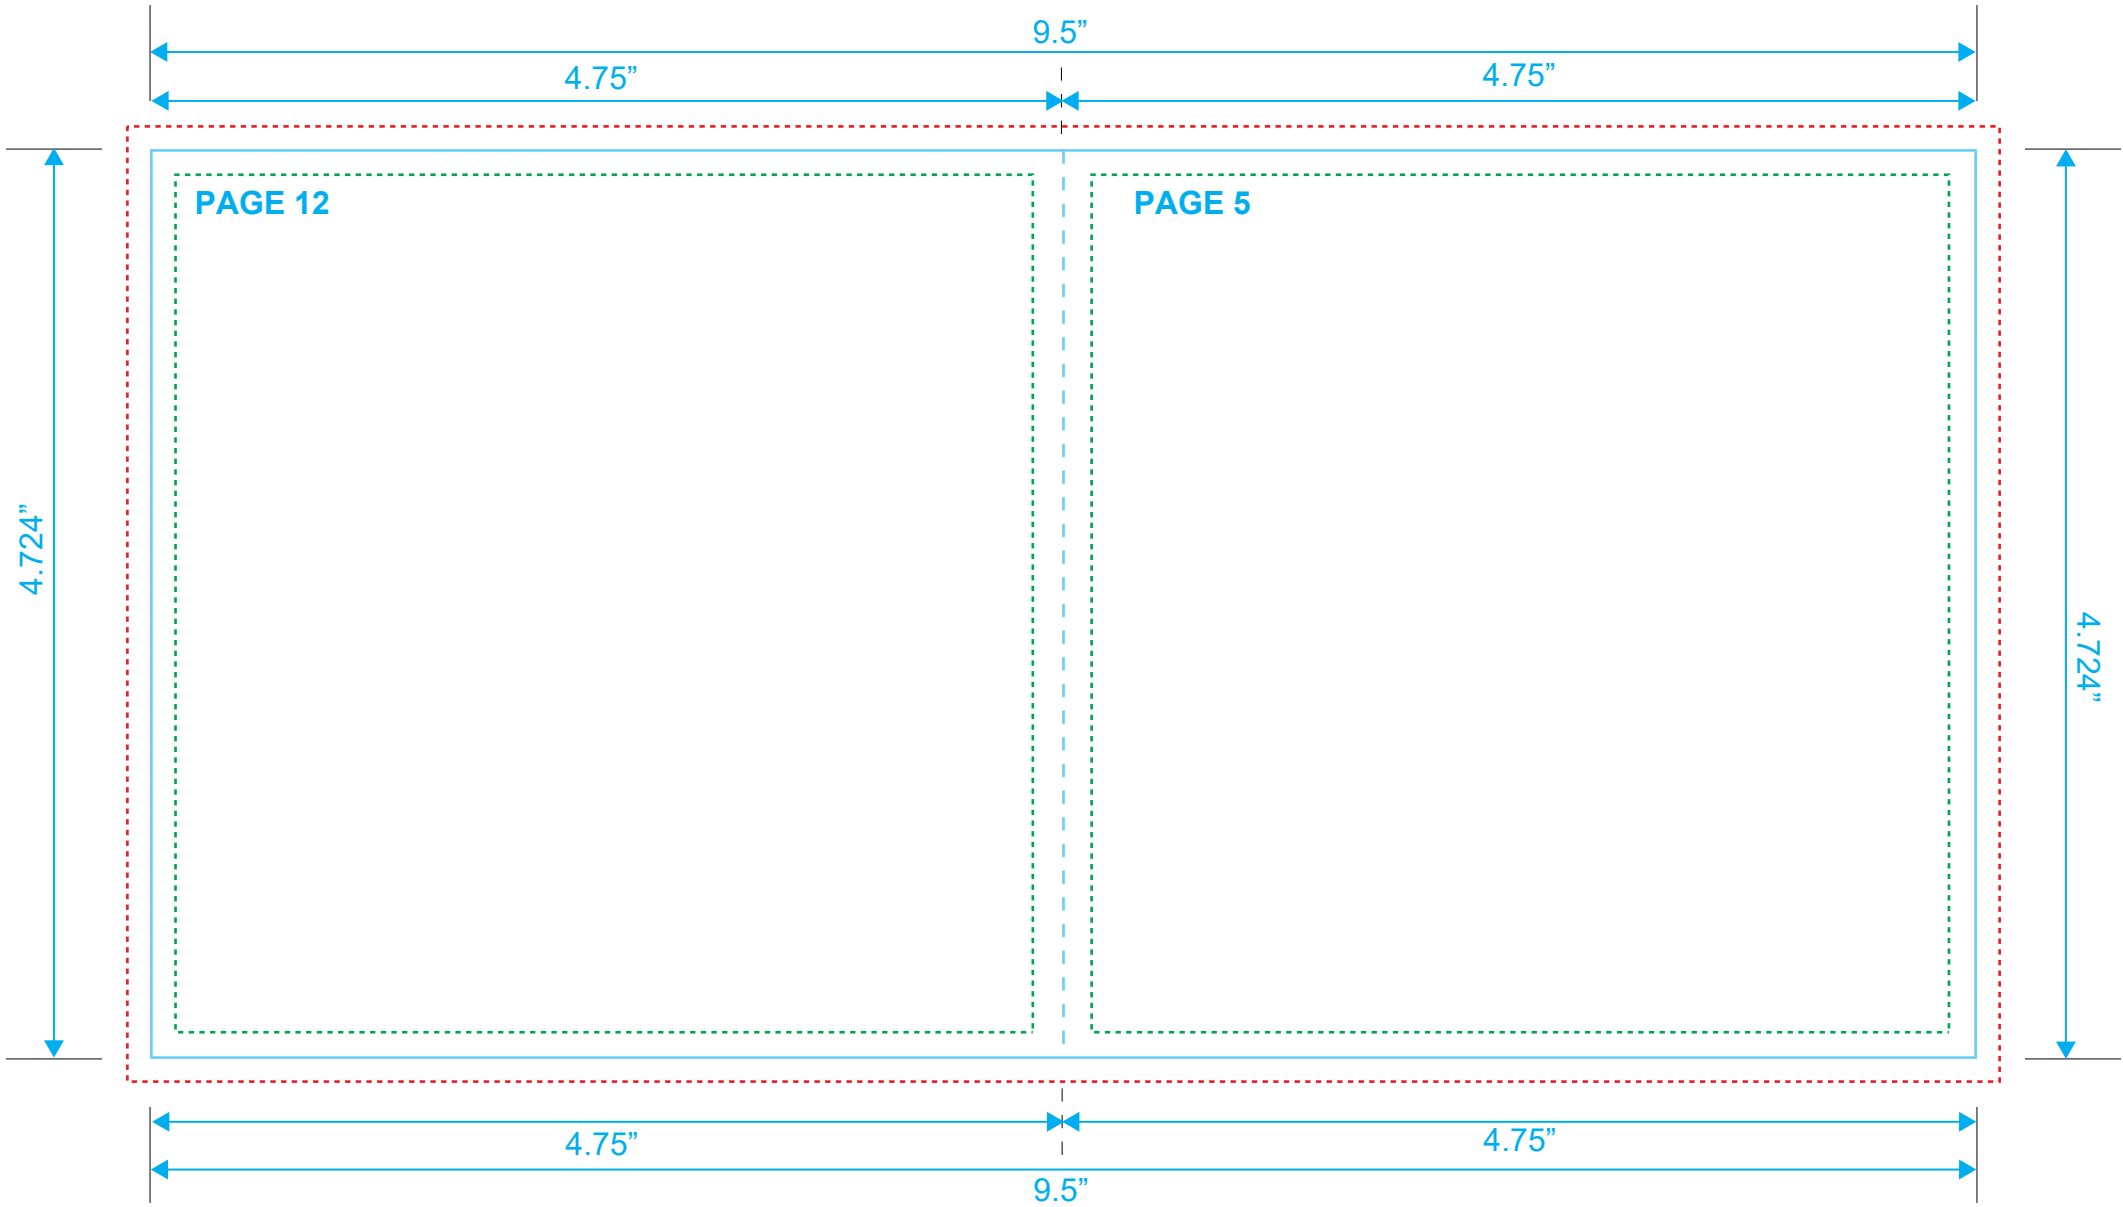

BOOKLET
Reference: 16 Pages
Style: 2 Panel
Size: 9.5" x 4.724"

Type Safety
Bleed Line
Crop Line ———

BOOKLET
Reference: 16 Pages
Style: 2 Panel
Size: 9.5" x 4.724"

Type Safety
Bleed Line
Crop Line ———

BOOKLET
Reference: 16 Pages
Style: 2 Panel
Size: 9.5" x 4.724"

Type Safety
Bleed Line
Crop Line ———

BOOKLET
Reference: 16 Pages
Style: 2 Panel
Size: 9.5" x 4.724"

Type Safety
Bleed Line
Crop Line _____

BOOKLET
Reference: 16 Pages
Style: 2 Panel
Size: 9.5" x 4.724"

Type Safety
Bleed Line
Crop Line ———

Type Safety
Bleed Line
Crop Line ———