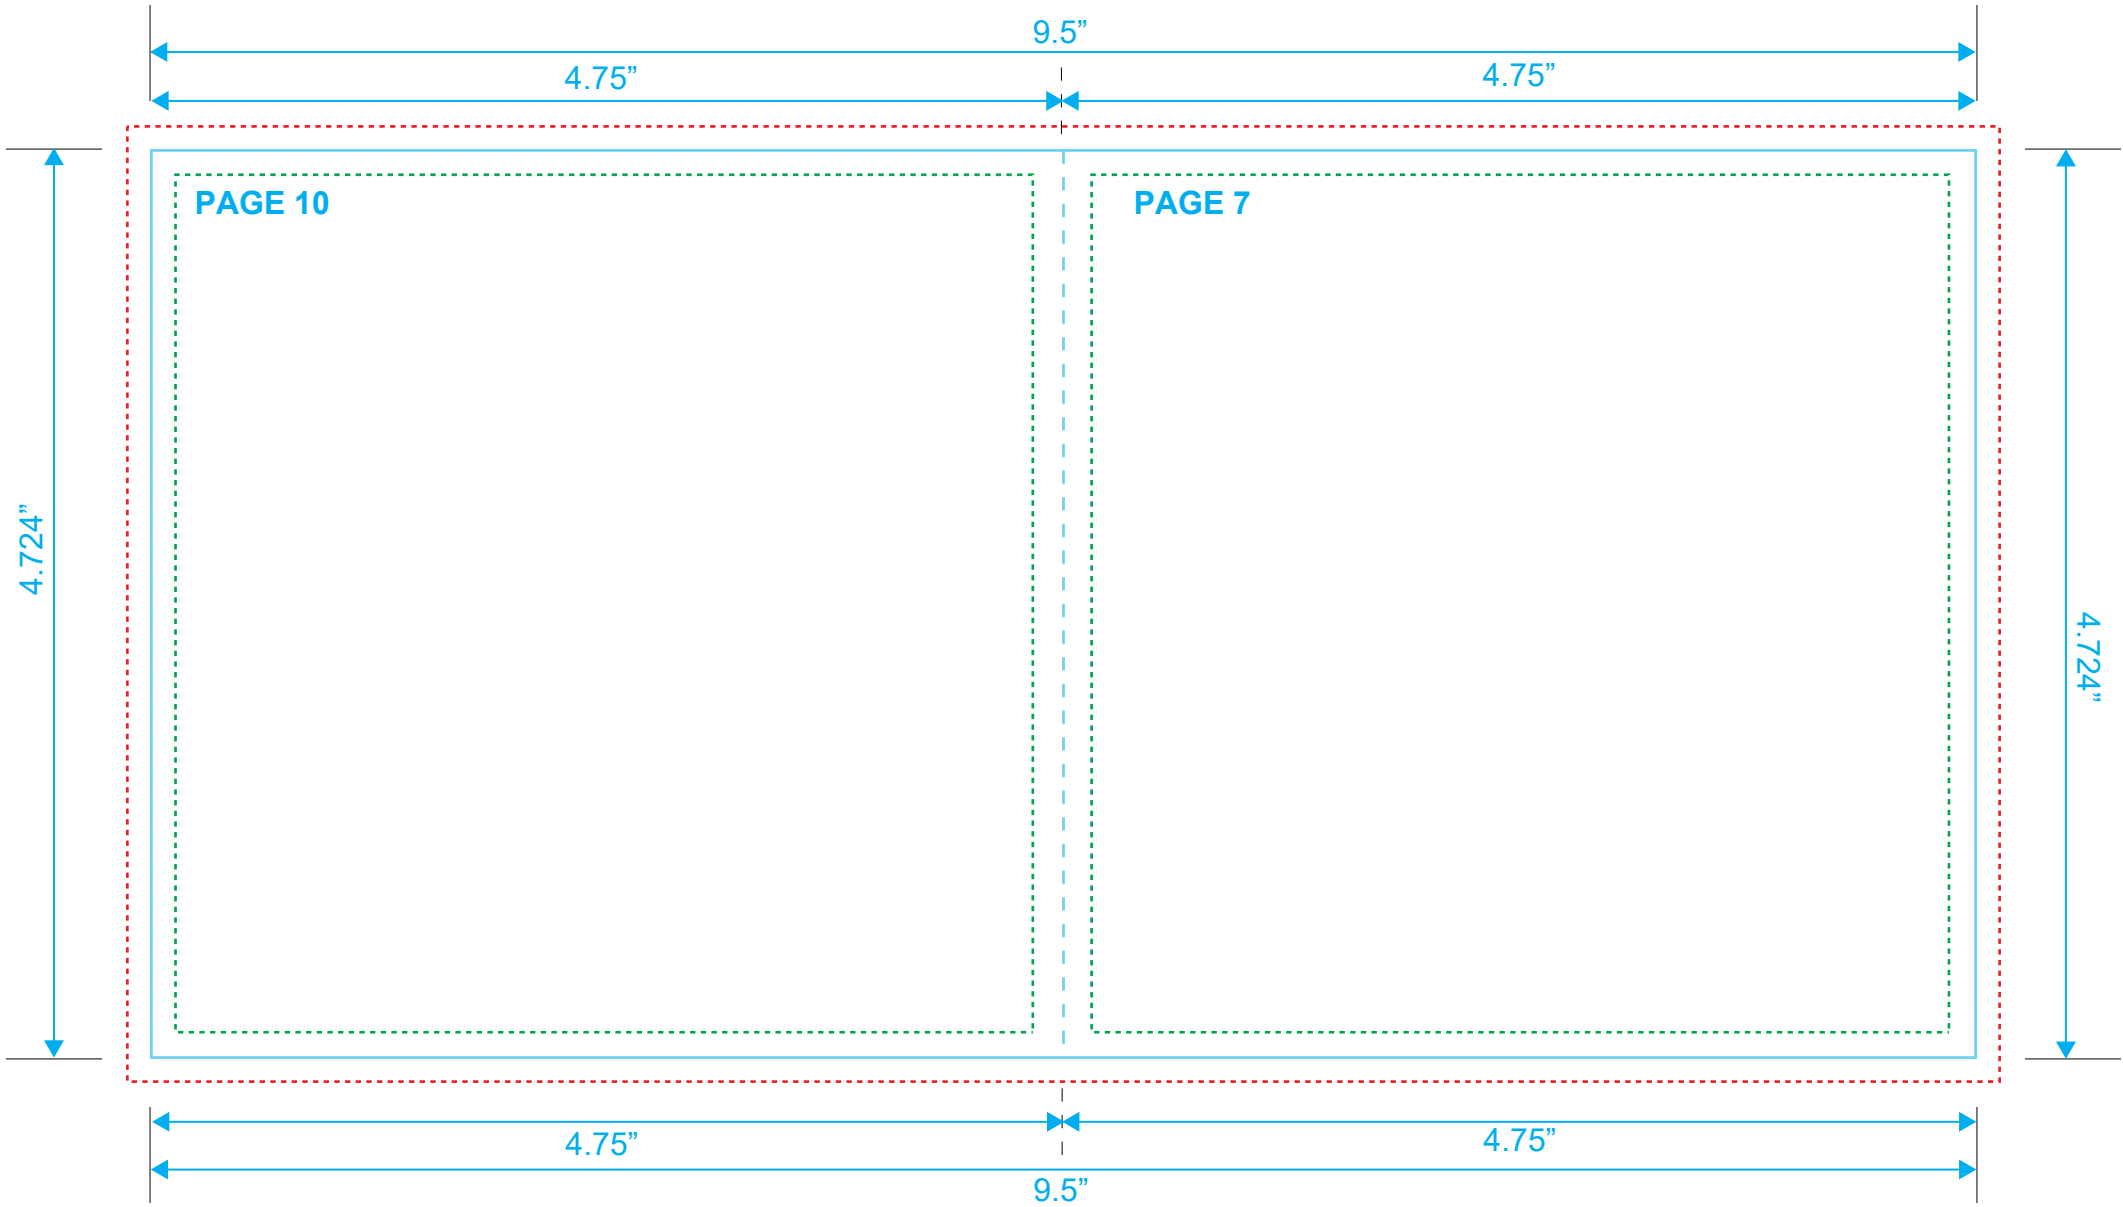

BOOKLET
Reference: 16 Pages
Style: 2 Panel
Size: 9.5" x 4.724"

Type Safety
Bleed Line
Crop Line ———

BOOKLET
Reference: 16 Pages
Style: 2 Panel
Size: 9.5" x 4.724"

Type Safety
Bleed Line
Crop Line ———

BOOKLET
Reference: 16 Pages
Style: 2 Panel
Size: 9.5" x 4.724"

Type Safety
Bleed Line
Crop Line ———

BOOKLET
Reference: 16 Pages
Style: 2 Panel
Size: 9.5" x 4.724"

Type Safety
Bleed Line
Crop Line _____

BOOKLET
Reference: 16 Pages
Style: 2 Panel
Size: 9.5" x 4.724"

Type Safety
Bleed Line
Crop Line ———

Type Safety
Bleed Line
Crop Line ———