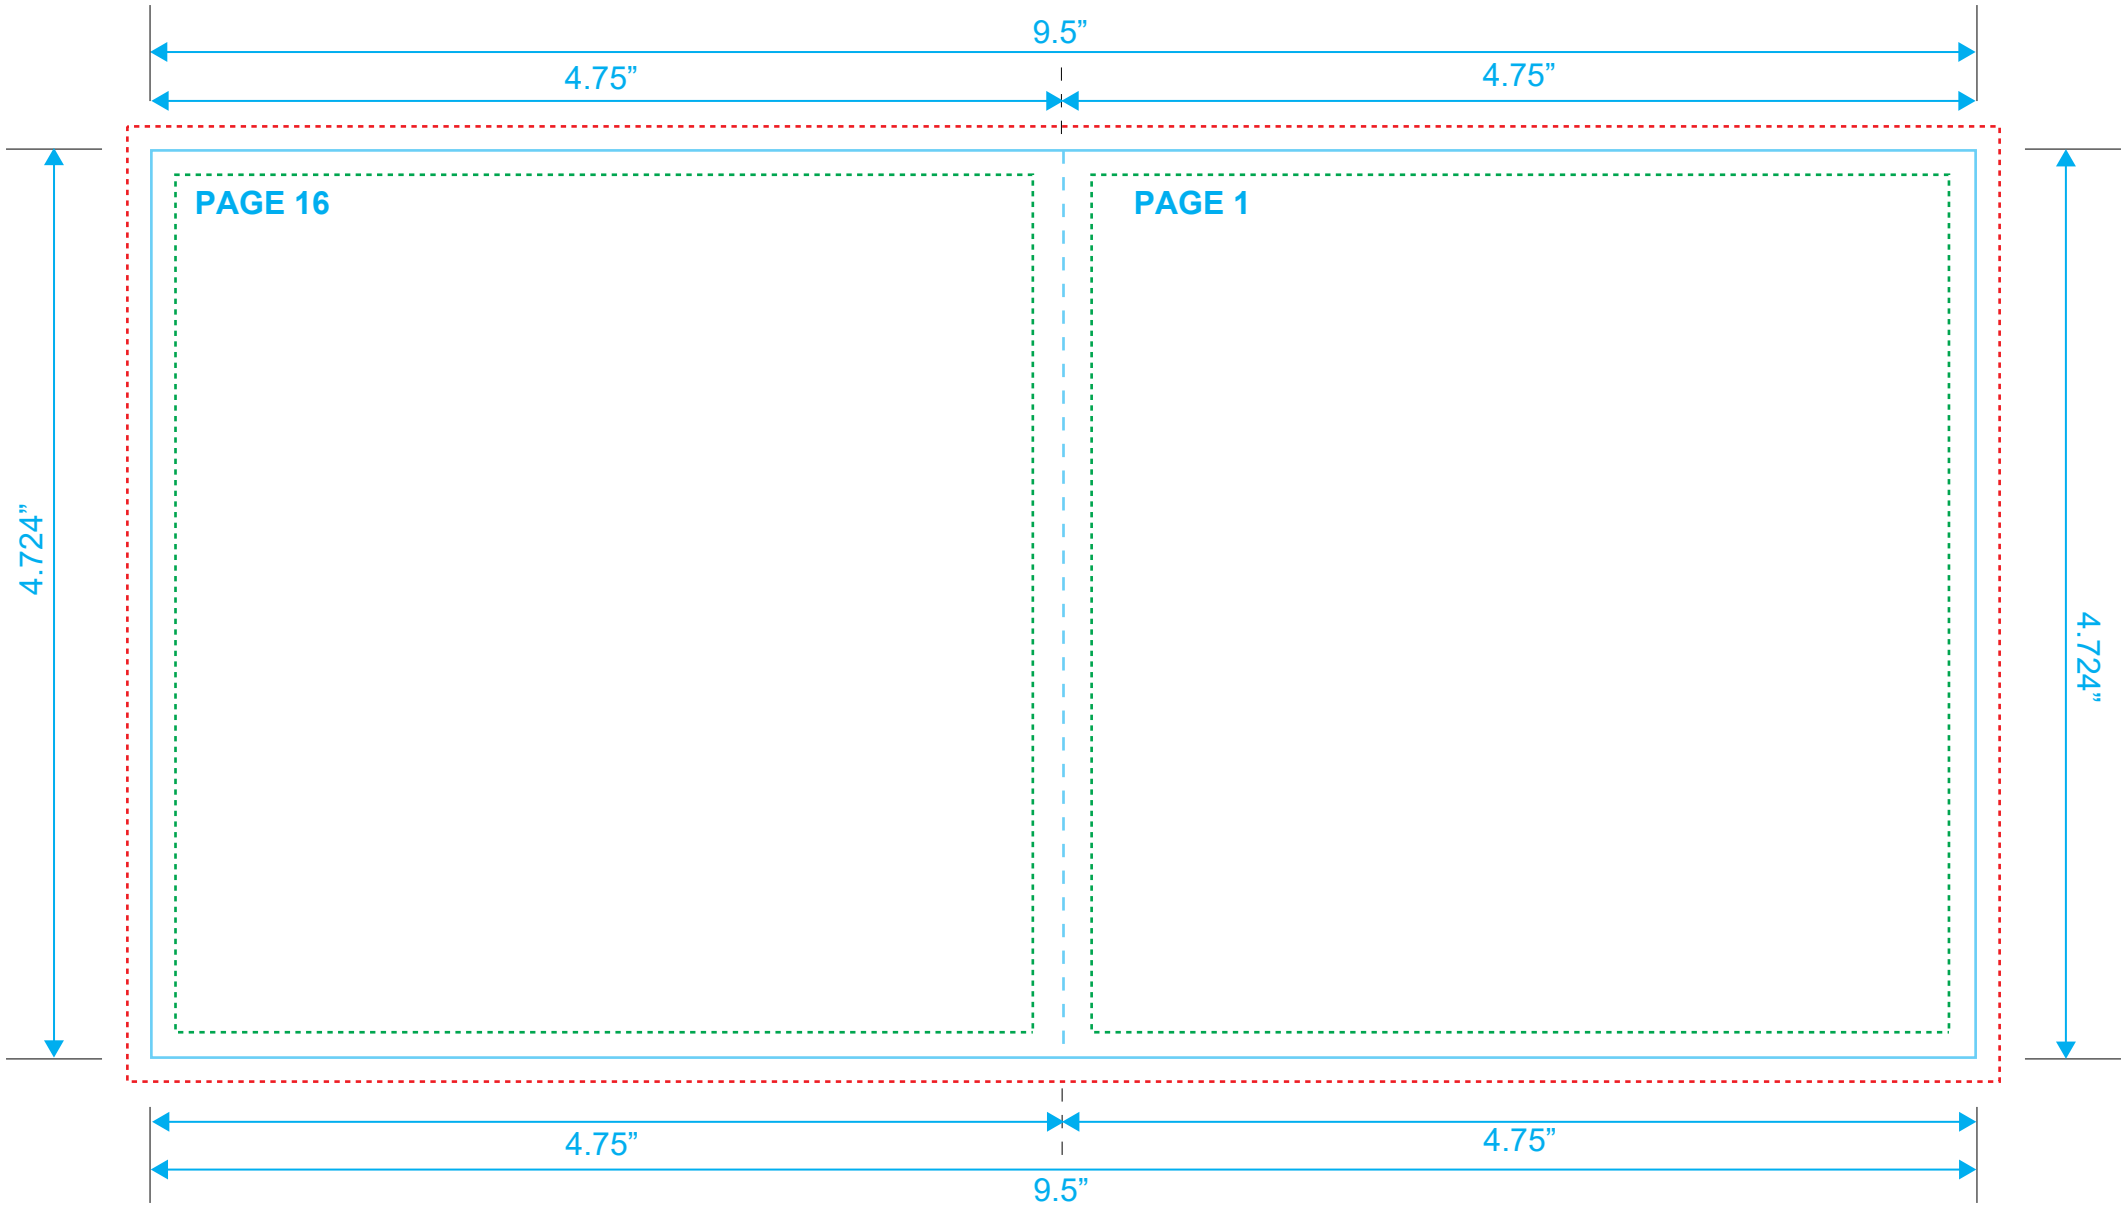

BOOKLET
Reference: 16 Pages
Style: 2 Panel
Size: 9.5" x 4.724"

Type Safety
Bleed Line
Crop Line ———

BOOKLET
Reference: 16 Pages
Style: 2 Panel
Size: 9.5" x 4.724"

Type Safety
Bleed Line
Crop Line ———

BOOKLET
Reference: 16 Pages
Style: 2 Panel
Size: 9.5" x 4.724"

Type Safety
Bleed Line
Crop Line ———

BOOKLET
Reference: 16 Pages
Style: 2 Panel
Size: 9.5" x 4.724"

Type Safety
Bleed Line
Crop Line _____

BOOKLET
Reference: 16 Pages
Style: 2 Panel
Size: 9.5" x 4.724"

Type Safety
Bleed Line
Crop Line ———

Type Safety
Bleed Line
Crop Line ———