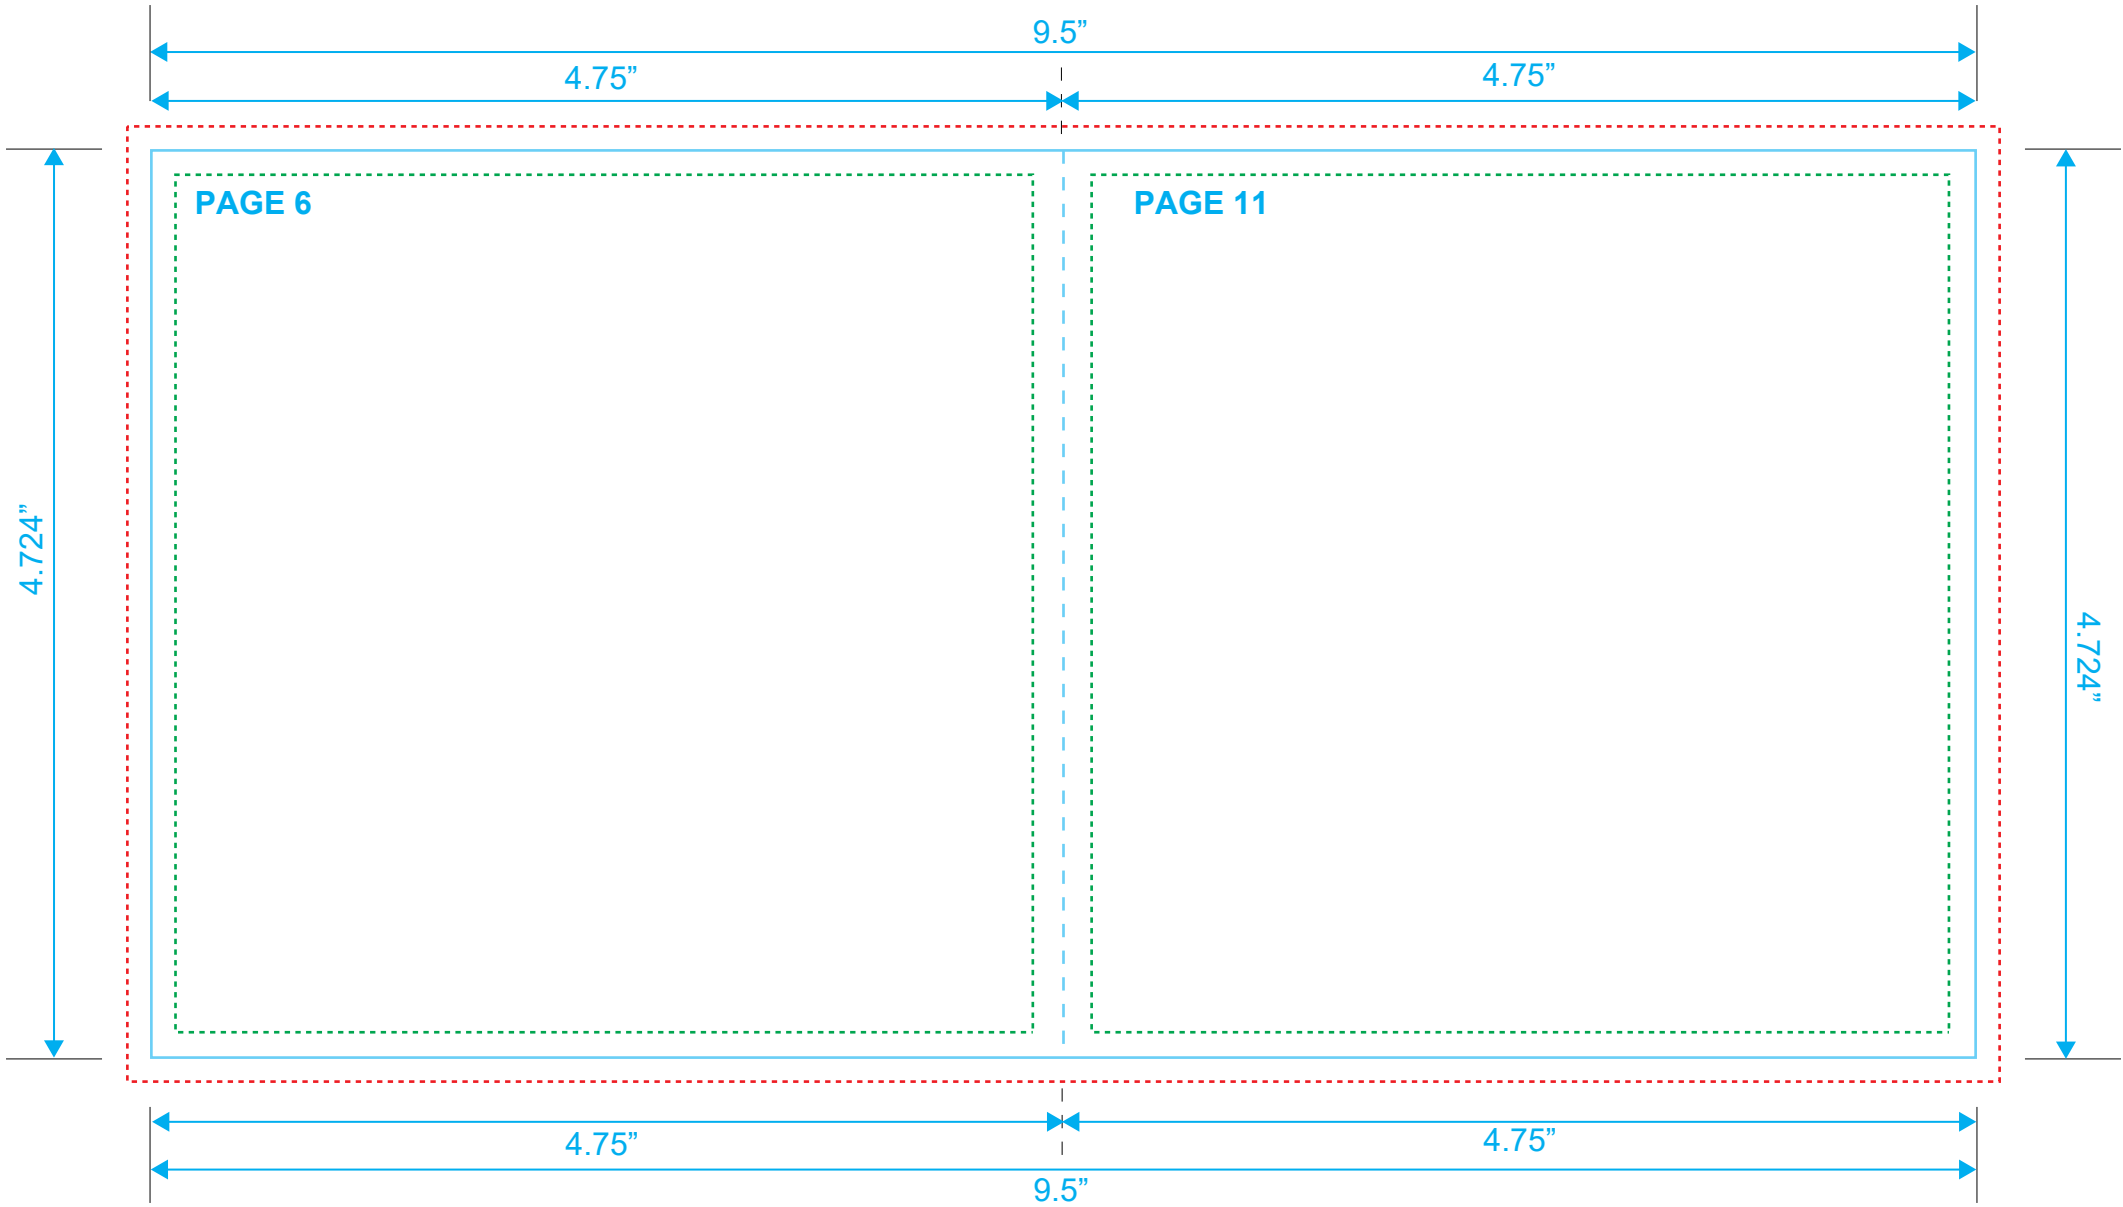

BOOKLET
Reference: 16 Pages
Style: 2 Panel
Size: 9.5" x 4.724"

Type Safety
Bleed Line
Crop Line ———

BOOKLET
Reference: 16 Pages
Style: 2 Panel
Size: 9.5" x 4.724"

Type Safety
Bleed Line
Crop Line ———

BOOKLET
Reference: 16 Pages
Style: 2 Panel
Size: 9.5" x 4.724"

Type Safety
Bleed Line
Crop Line ———

BOOKLET
Reference: 16 Pages
Style: 2 Panel
Size: 9.5" x 4.724"

Type Safety
Bleed Line
Crop Line _____

BOOKLET
Reference: 16 Pages
Style: 2 Panel
Size: 9.5" x 4.724"

Type Safety
Bleed Line
Crop Line ———

Type Safety
Bleed Line
Crop Line ———