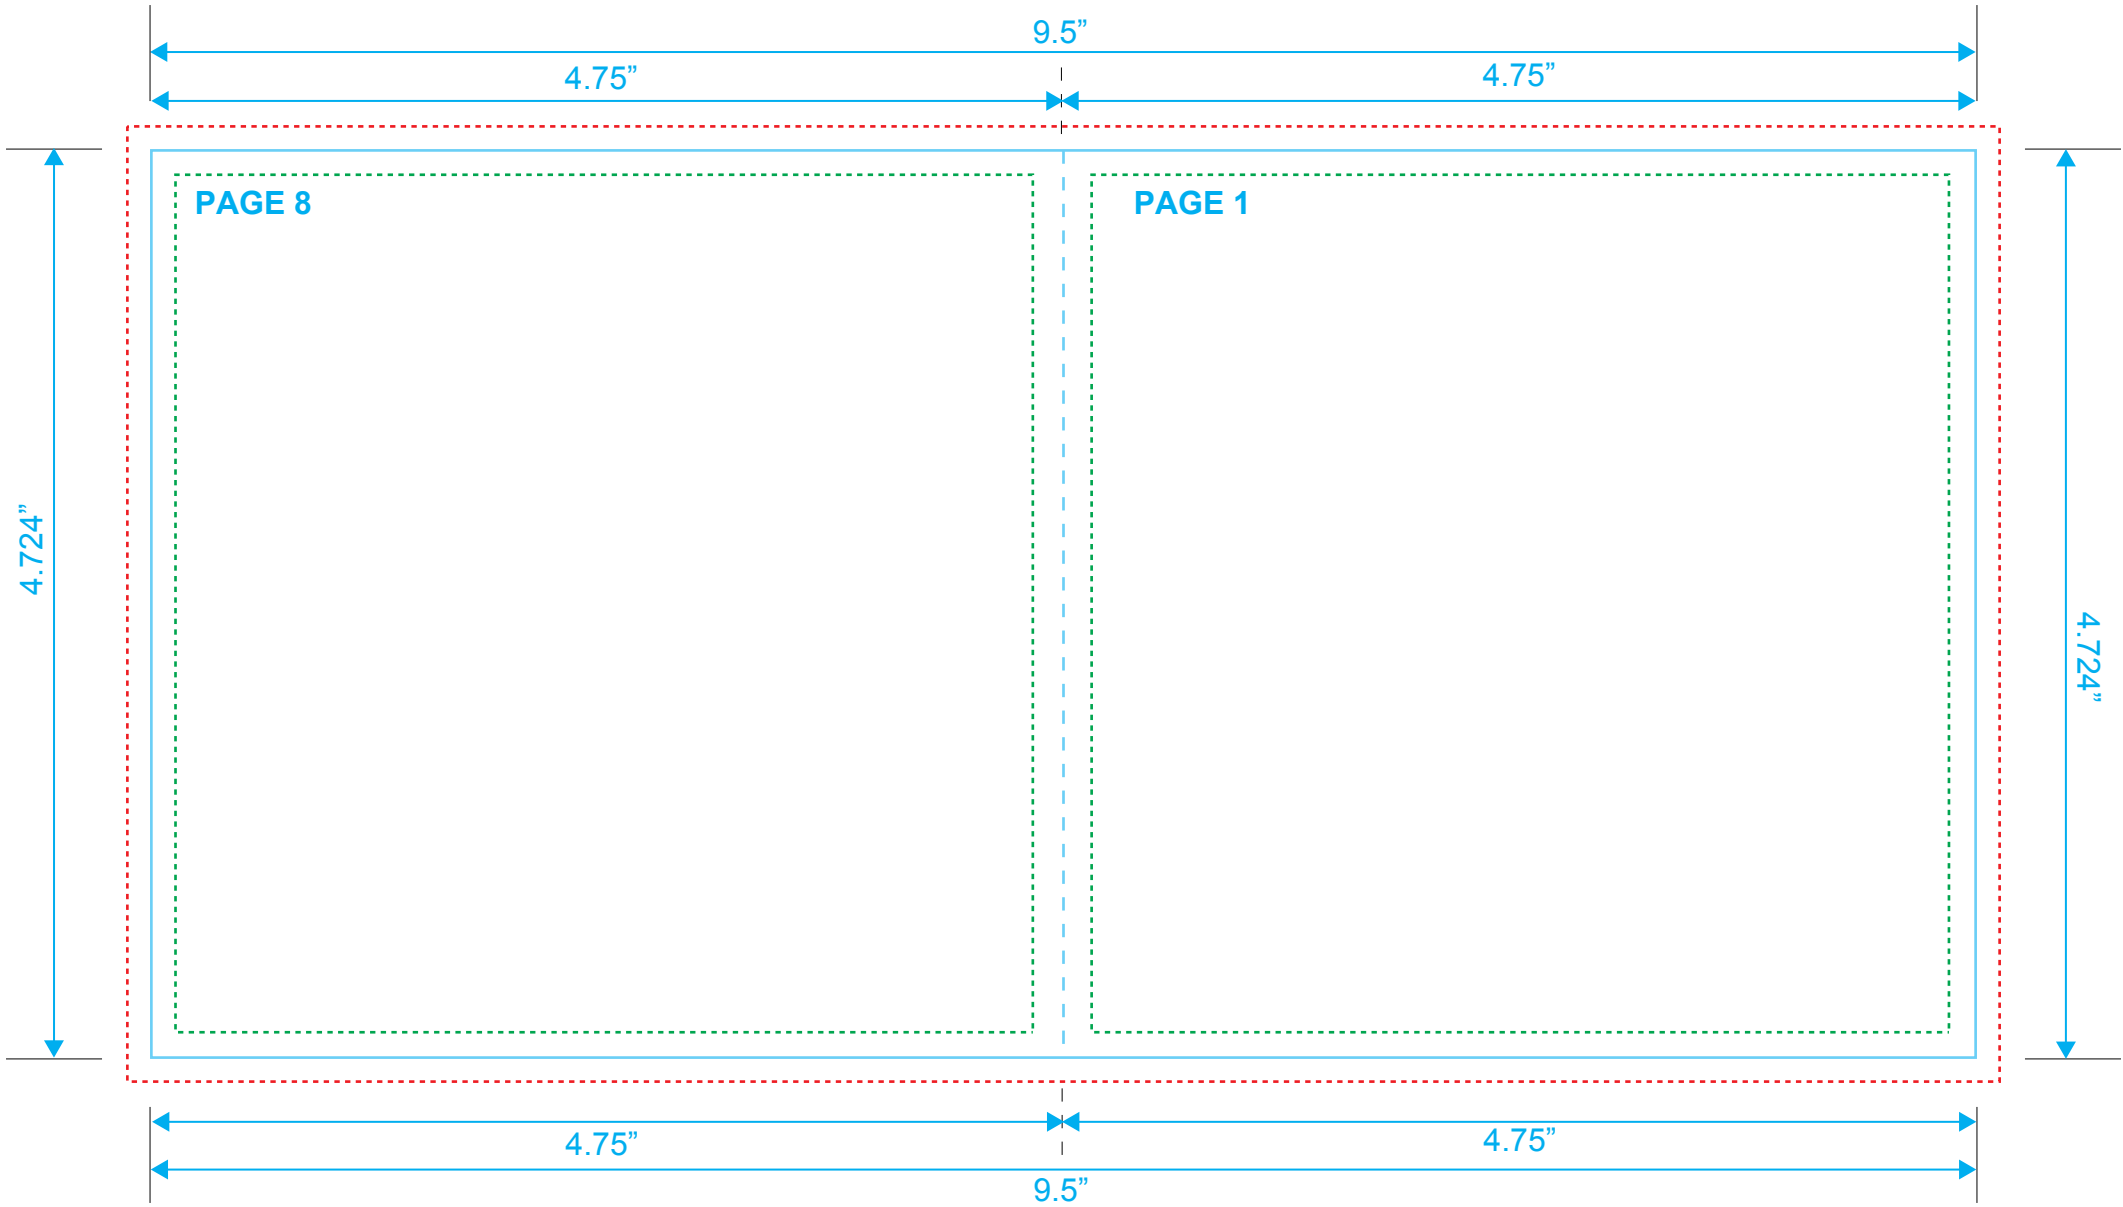

BOOKLET
Reference: 8 Pages
Style: 2 Panel
Size: 9.5" x 4.724"

Type Safety
Bleed Line
Crop Line ———

BOOKLET

Reference: 8 Pages

Style: 2 Panel

Size: 9.5" x 4.724"

Type Safety 

Bleed Line 

Crop Line 

BOOKLET
Reference: 8 Pages
Style: 2 Panel
Size: 9.5" x 4.724"

Type Safety
Bleed Line
Crop Line _____

BOOKLET
Reference: 8 Pages
Style: 2 Panel
Size: 9.5" x 4.724"

Type Safety
Bleed Line
Crop Line ———