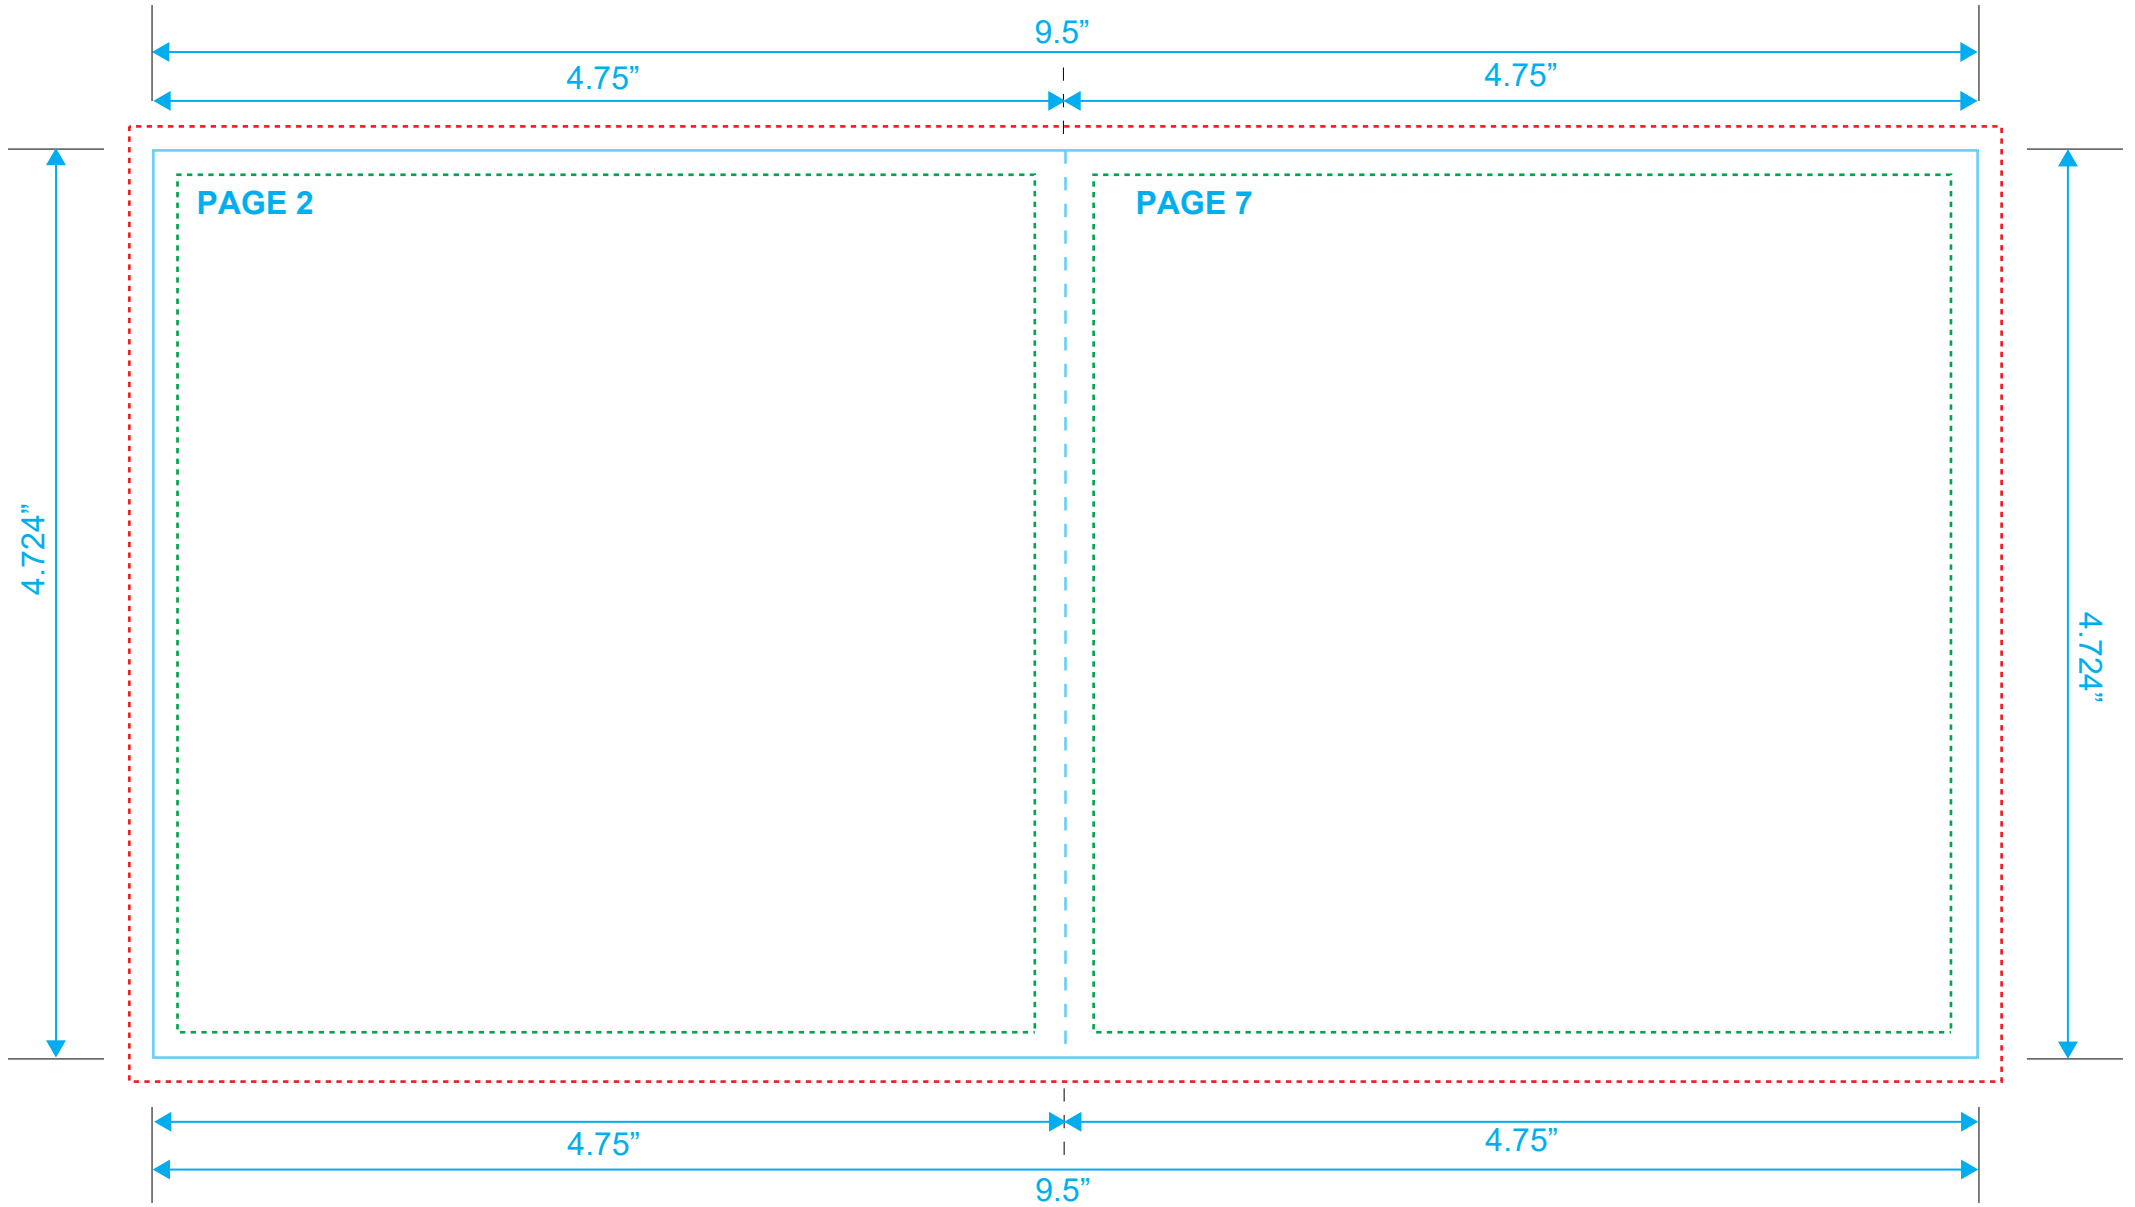

BOOKLET
Reference: 8 Pages
Style: 2 Panel
Size: 9.5" x 4.724"

Type Safety
Bleed Line
Crop Line ———

BOOKLET

Reference: 8 Pages

Style: 2 Panel

Size: 9.5" x 4.724"

Type Safety 

Bleed Line 

Crop Line 

BOOKLET
Reference: 8 Pages
Style: 2 Panel
Size: 9.5" x 4.724"

Type Safety
Bleed Line
Crop Line _____

BOOKLET
Reference: 8 Pages
Style: 2 Panel
Size: 9.5" x 4.724"

Type Safety
Bleed Line
Crop Line ———