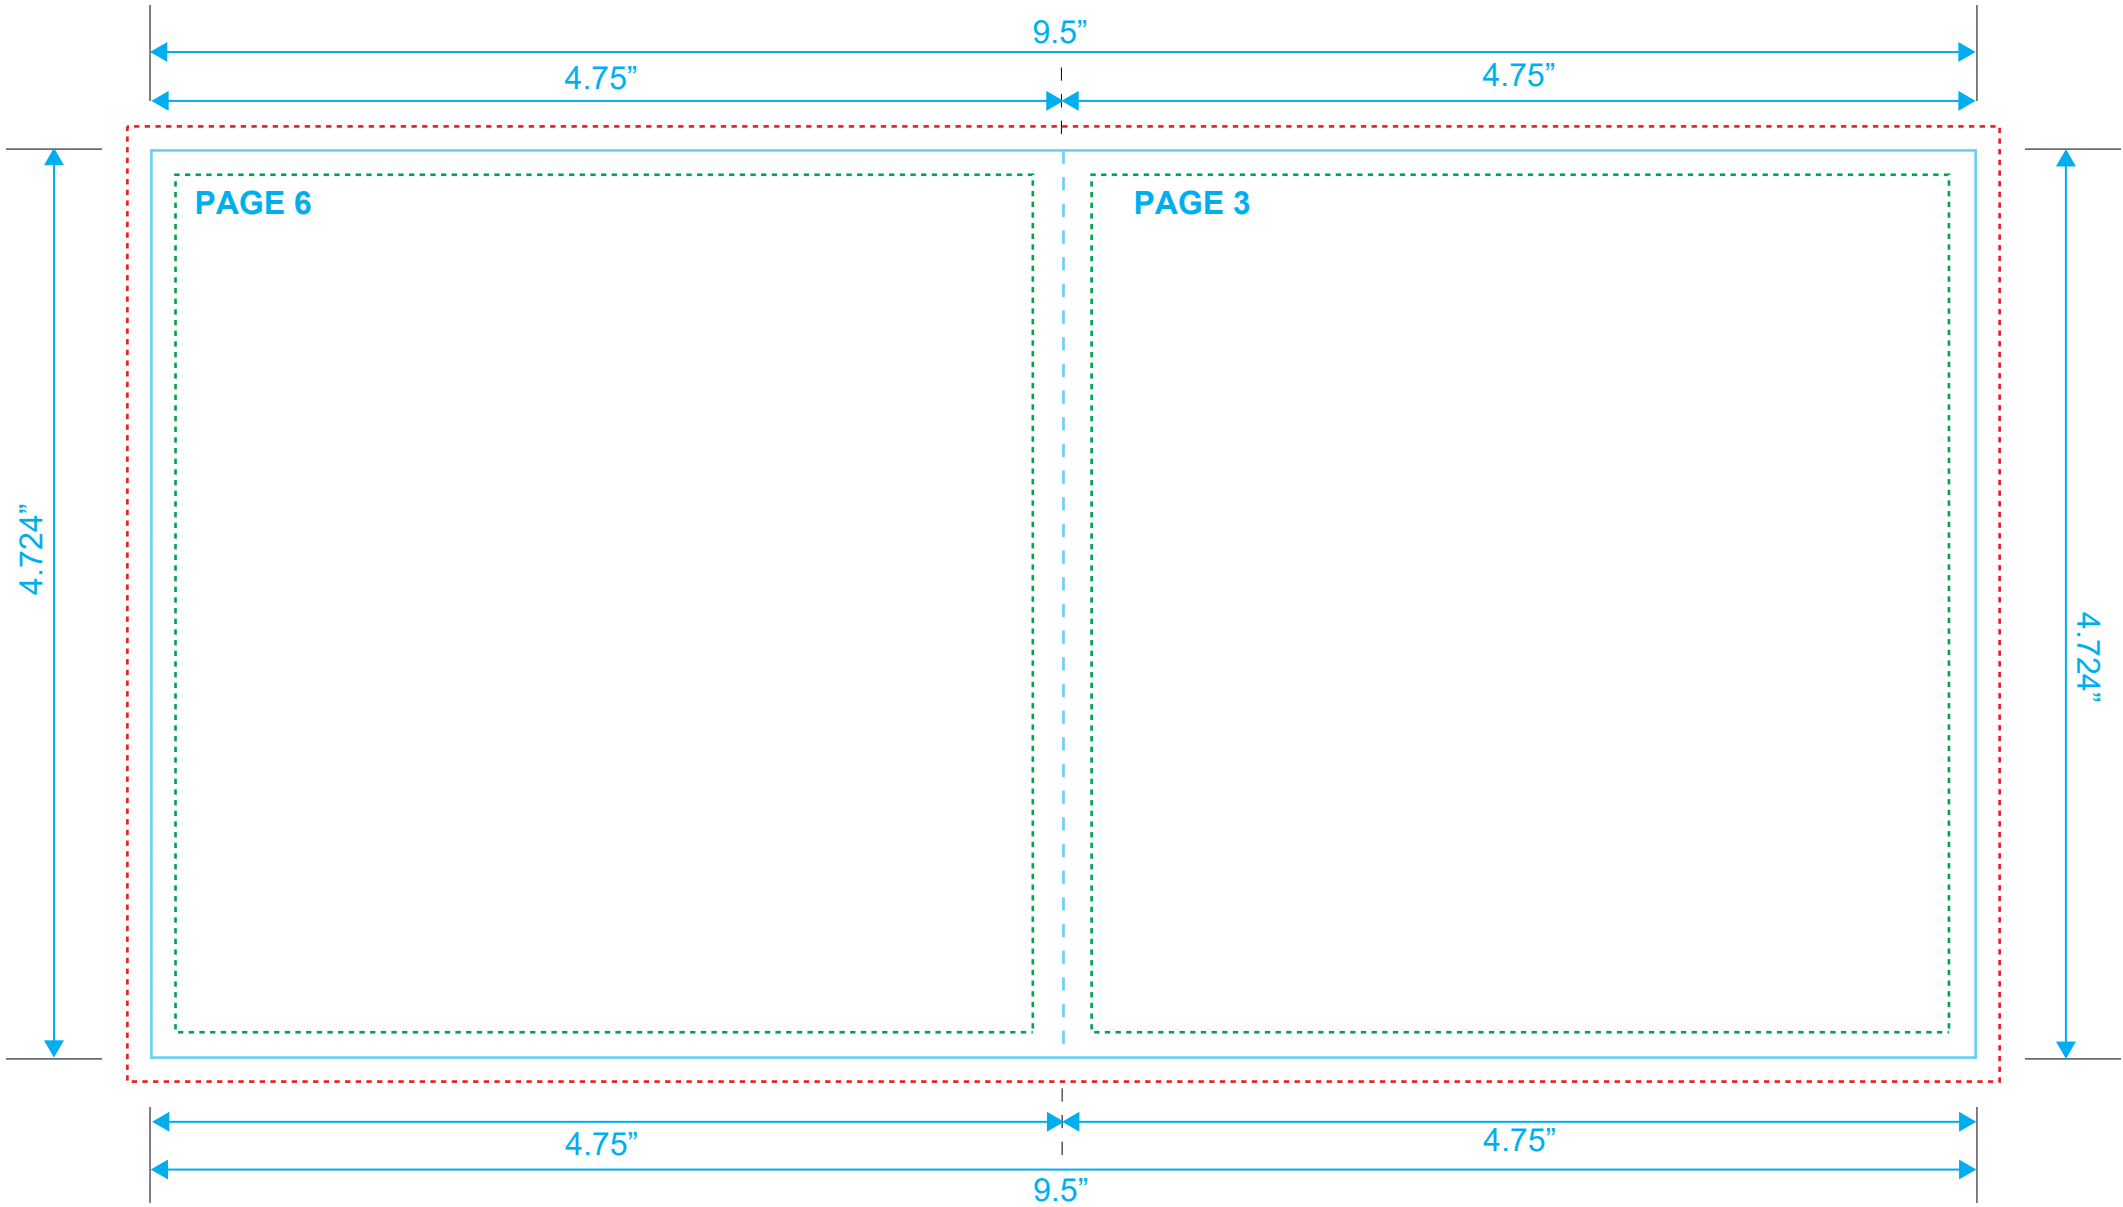

BOOKLET
Reference: 8 Pages
Style: 2 Panel
Size: 9.5" x 4.724"

Type Safety
Bleed Line
Crop Line ———

BOOKLET

Reference: 8 Pages

Style: 2 Panel

Size: 9.5" x 4.724"

Type Safety 

Bleed Line 

Crop Line 

BOOKLET
Reference: 8 Pages
Style: 2 Panel
Size: 9.5" x 4.724"

Type Safety
Bleed Line
Crop Line _____

BOOKLET
Reference: 8 Pages
Style: 2 Panel
Size: 9.5" x 4.724"

Type Safety
Bleed Line
Crop Line ———